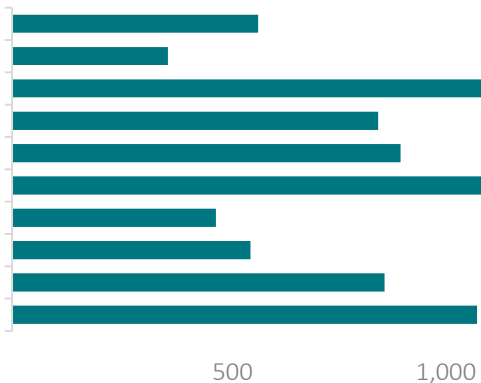

## Mobilizing Community Members

Total Number of Volunteers

= 1,000 volunteers

Total Volunteers Hours

= 50,000 hours

Number of Volunteers by Region

Number of Volunteer Hours by Region