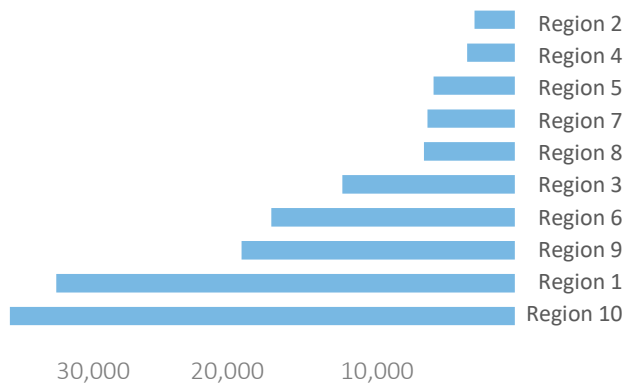

# 2,997

Number of Collaborations by Region

## Mobilizing Community Members

Total Number of Volunteers

= 1,000 volunteers

Total Volunteers Hours

= 50,000 hours

Number of Volunteers by Region

Number of Volunteer Hours by Region