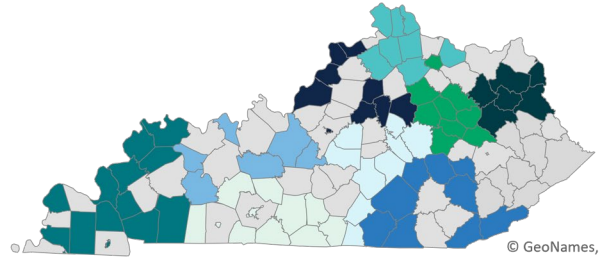

# COMMUNITY EDUCATION GRANT

# 93

Districts participated in the community engagement grant in 2020-21