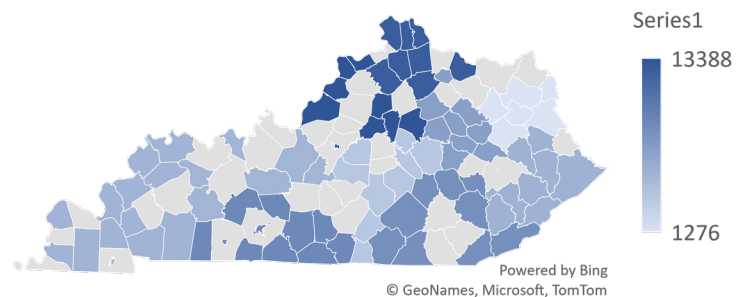

## 2020-21 Community Engagement by the Numbers

*This infographic provides aggregate state and regional data from the 2020-21 Community Education Annual Report*

### Engaging Learners

**123,368** Students involved statewide

**71,276** Lifelong learning participants statewide

Number of students involved by region

Number of lifelong learning participants by region