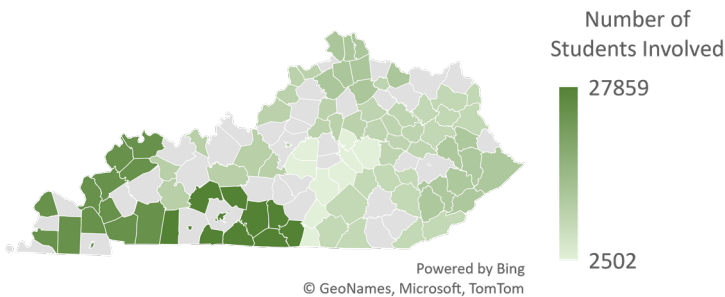

## 2020-21 Community Engagement by the Numbers

*This infographic provides aggregate state and regional data from the 2020-21 Community Education Annual Report*

### Engaging Learners

**123,368** Students involved statewide

**71,276** Lifelong learning participants statewide

Number of students involved by region

Number of lifelong learning participants by region