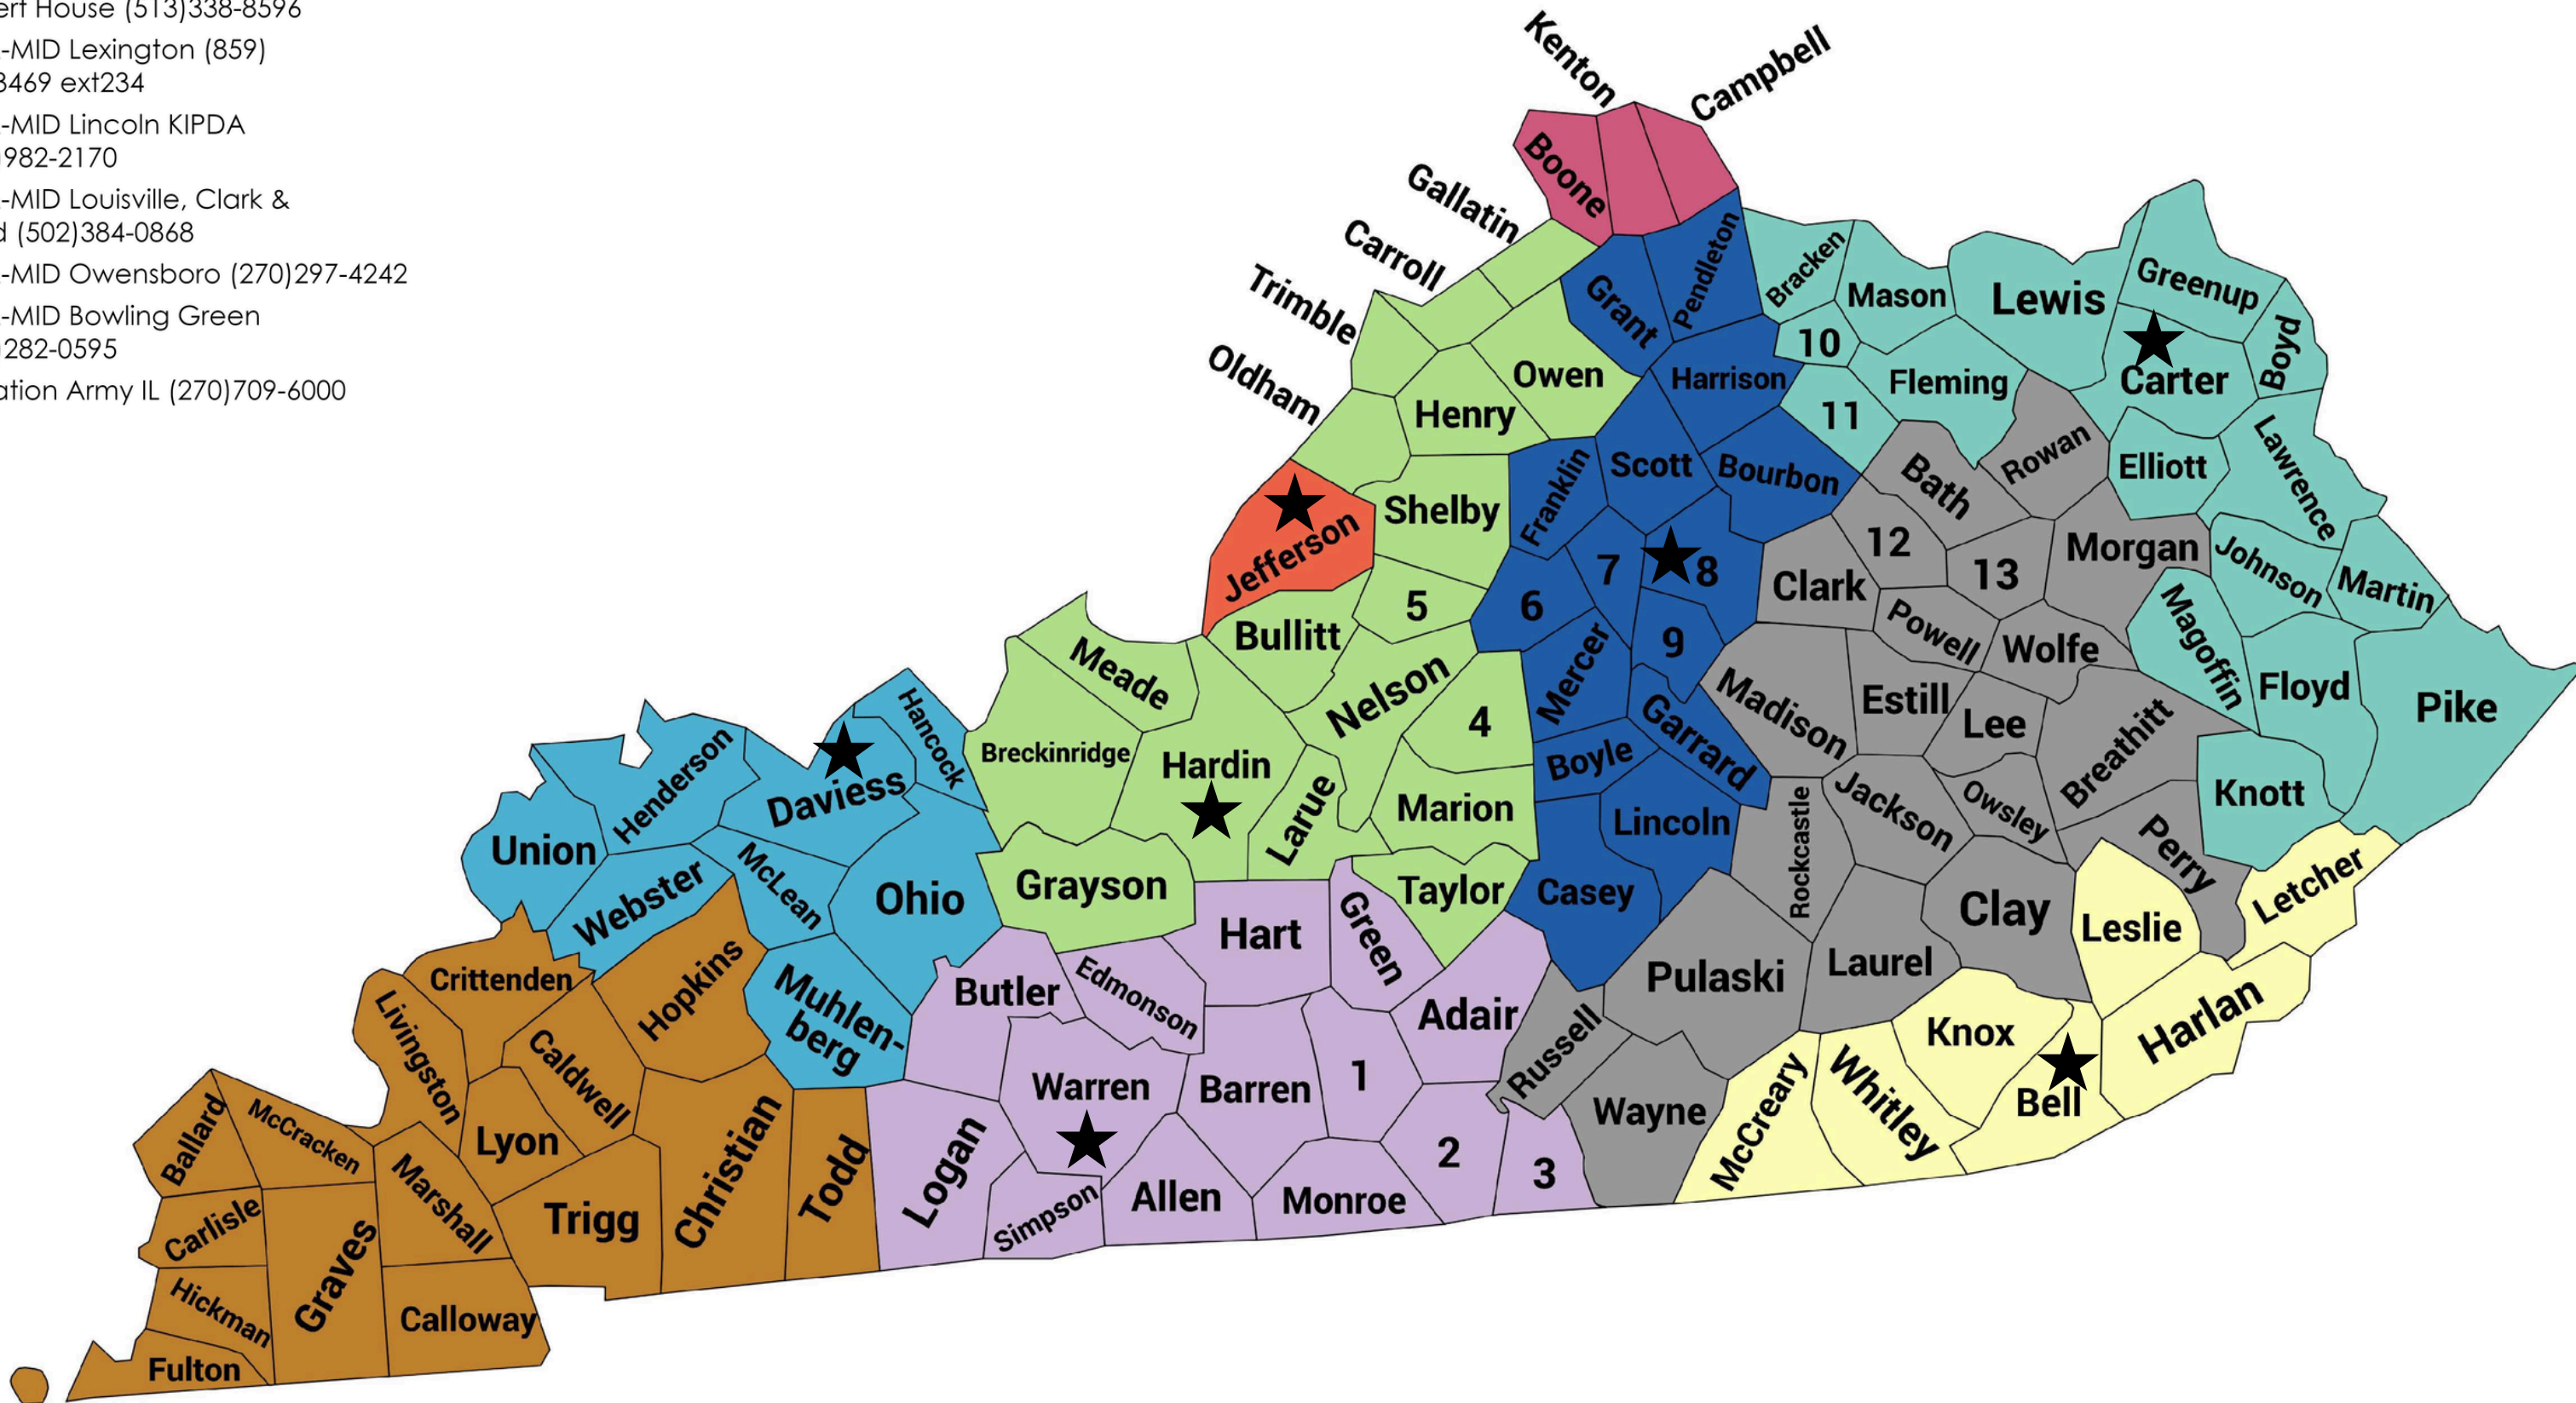

Kentucky SSVF coverage PY24

- VOA-MID Knoxville (865)338-3528
- Kentucky River Foothills (859)624-2046
- VOA-MID EKY/WWV (606)474-0200
- Talbert House (513)338-8596
- VOA-MID Lexington (859)254-3469 ext234
- VOA-MID Lincoln KIPDA (270)982-2170
- VOA-MID Louisville, Clark & Floyd (502)384-0868
- VOA-MID Owensboro (270)297-4242
- VOA-MID Bowling Green (270)282-0595
- Salvation Army IL (270)709-6000

- 1 Metcalfe
- 2 Cumberland
- 3 Clinton
- 4 Washington
- 5 Spencer
- 6 Anderson
- 7 Woodford
- 8 Fayette
- 9 Jessamine
- 10 Robertson
- 11 Nicholas
- 12 Montgomery
- 13 Menifee