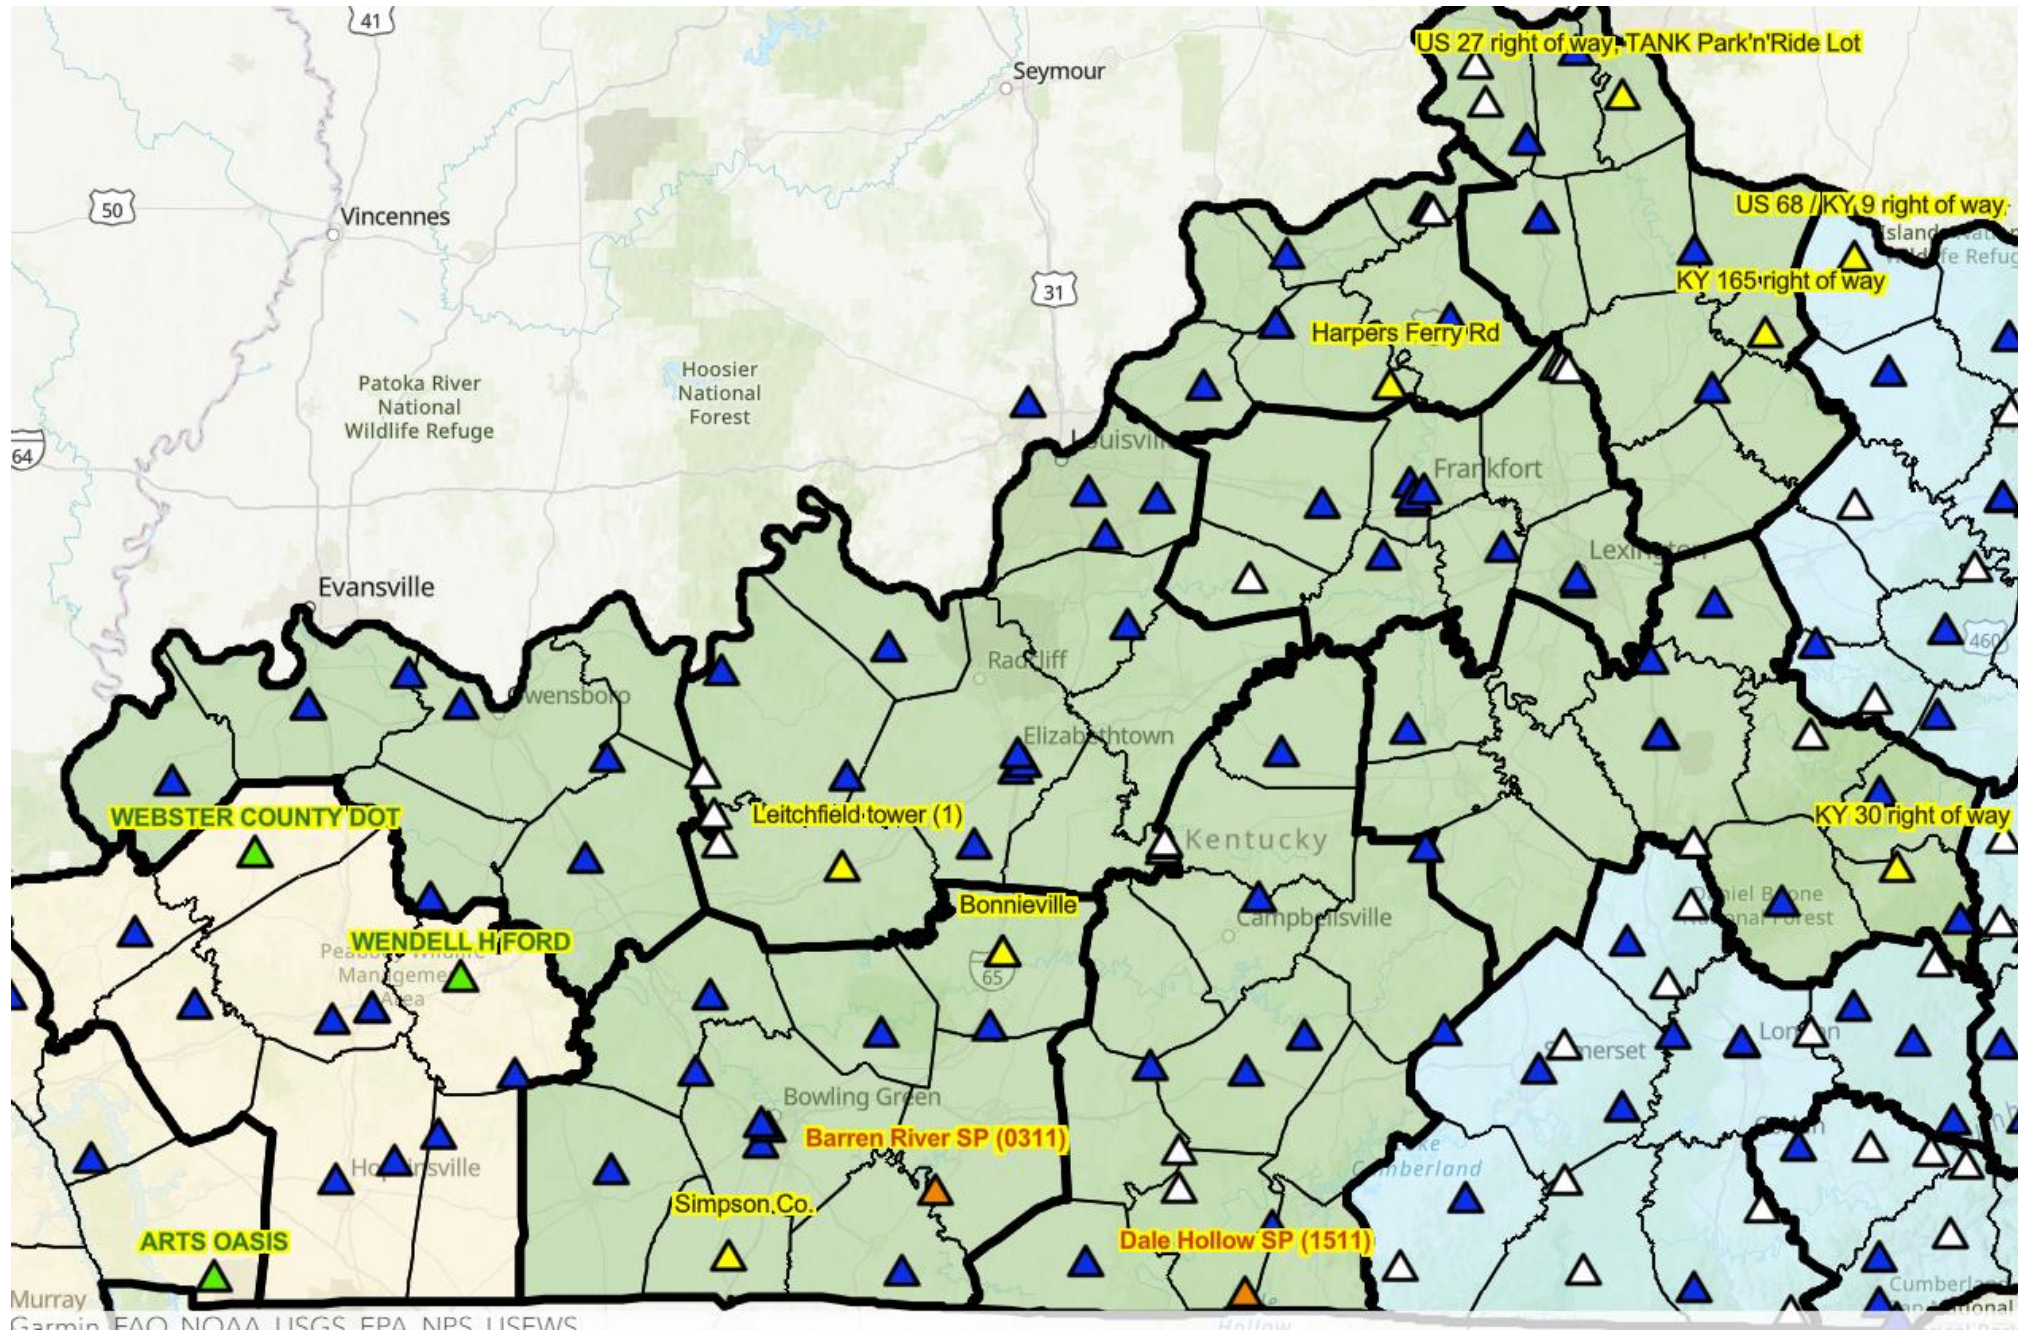

Statewide Emergency Responder Voice System Infrastructure

Phase 1  
4 Sites  
Completed

# Phase 2

2 Sites under construction

7 Sites Acquisition in progress

9 Sites Acquisition remaining

Phase 3  
1 Site  
Acquisition  
in progress

53 Sites  
Acquisition  
remaining