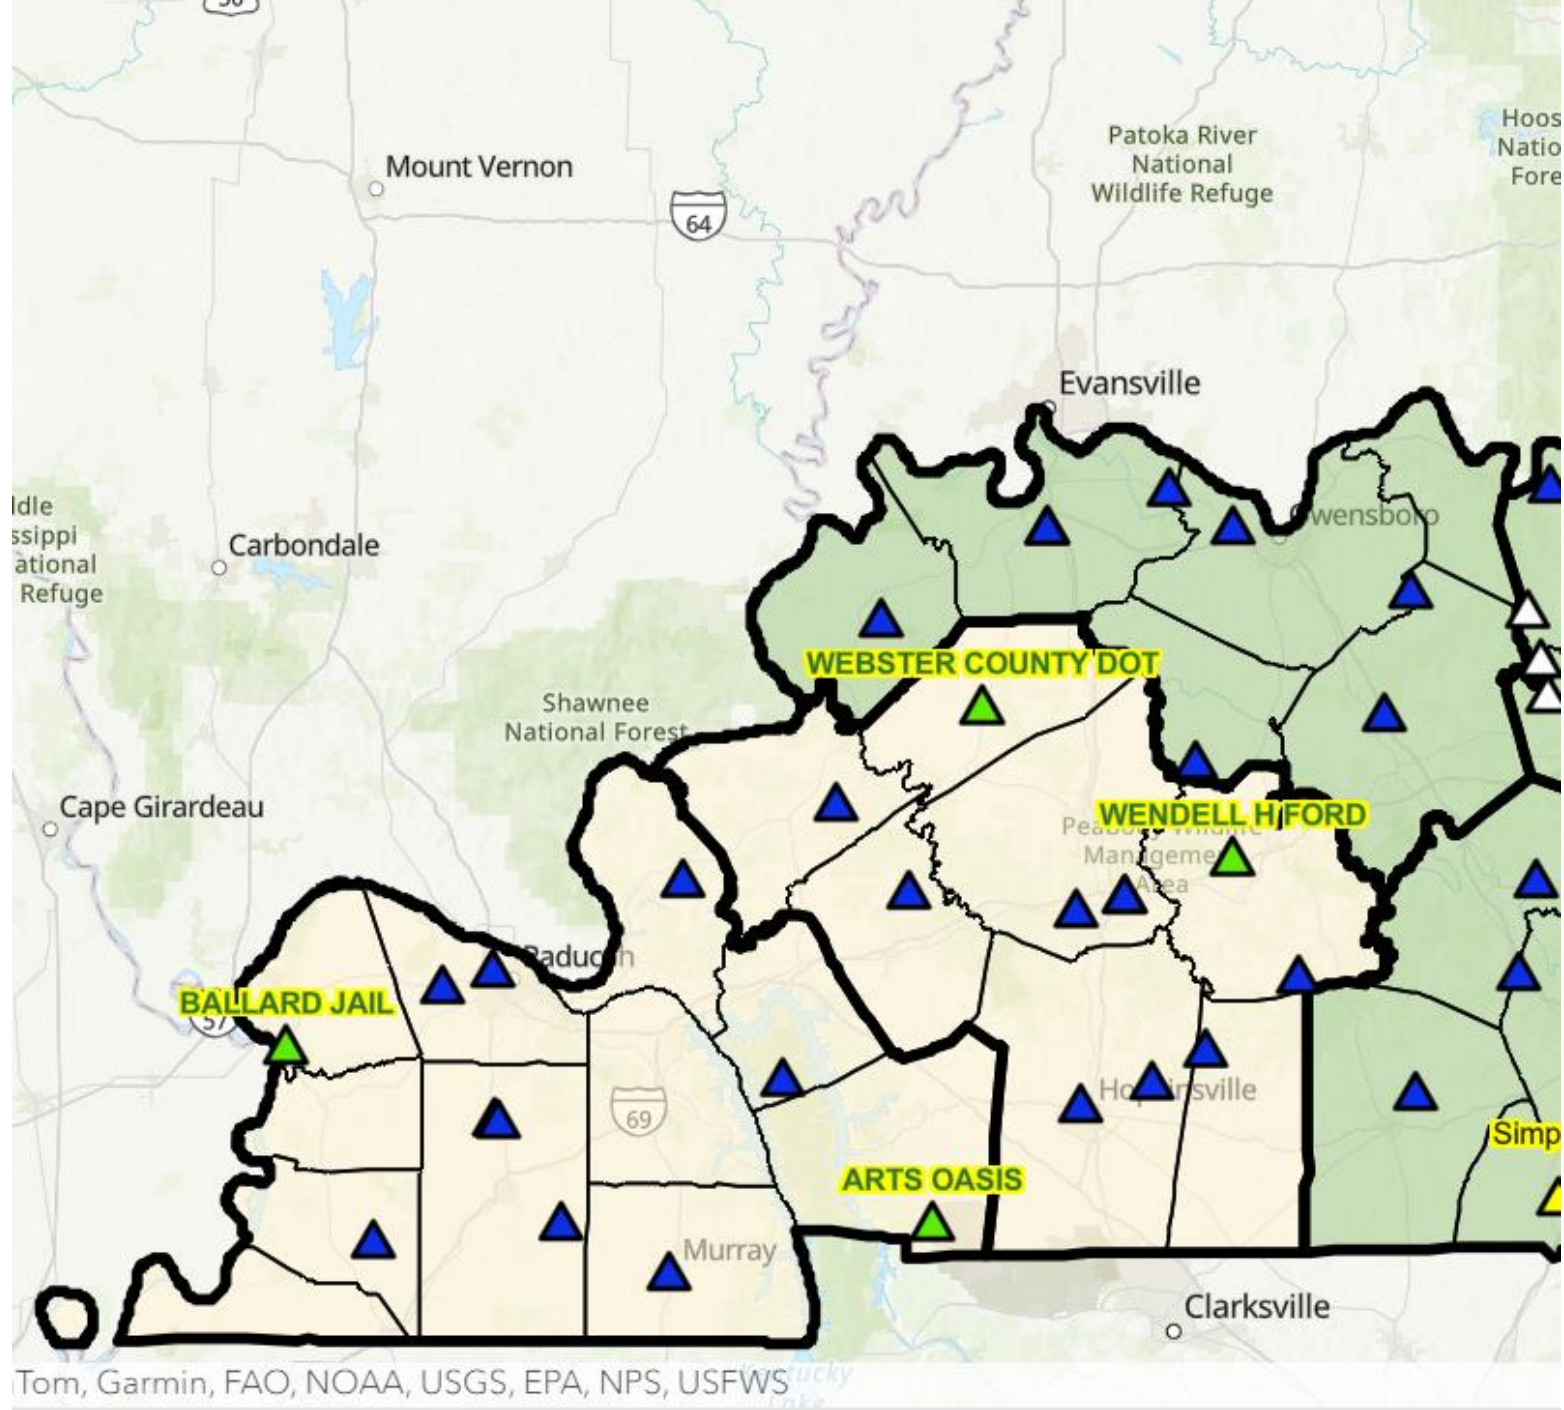

Statewide Emergency Responder Voice System Infrastructure

Phase 1  
4 Sites  
Completed

# Phase 2

2 Sites under construction

7 Sites Acquisition in progress

9 Sites Acquisition remaining

Phase 3  
1 Site  
Acquisition  
in progress

53 Sites  
Acquisition  
remaining