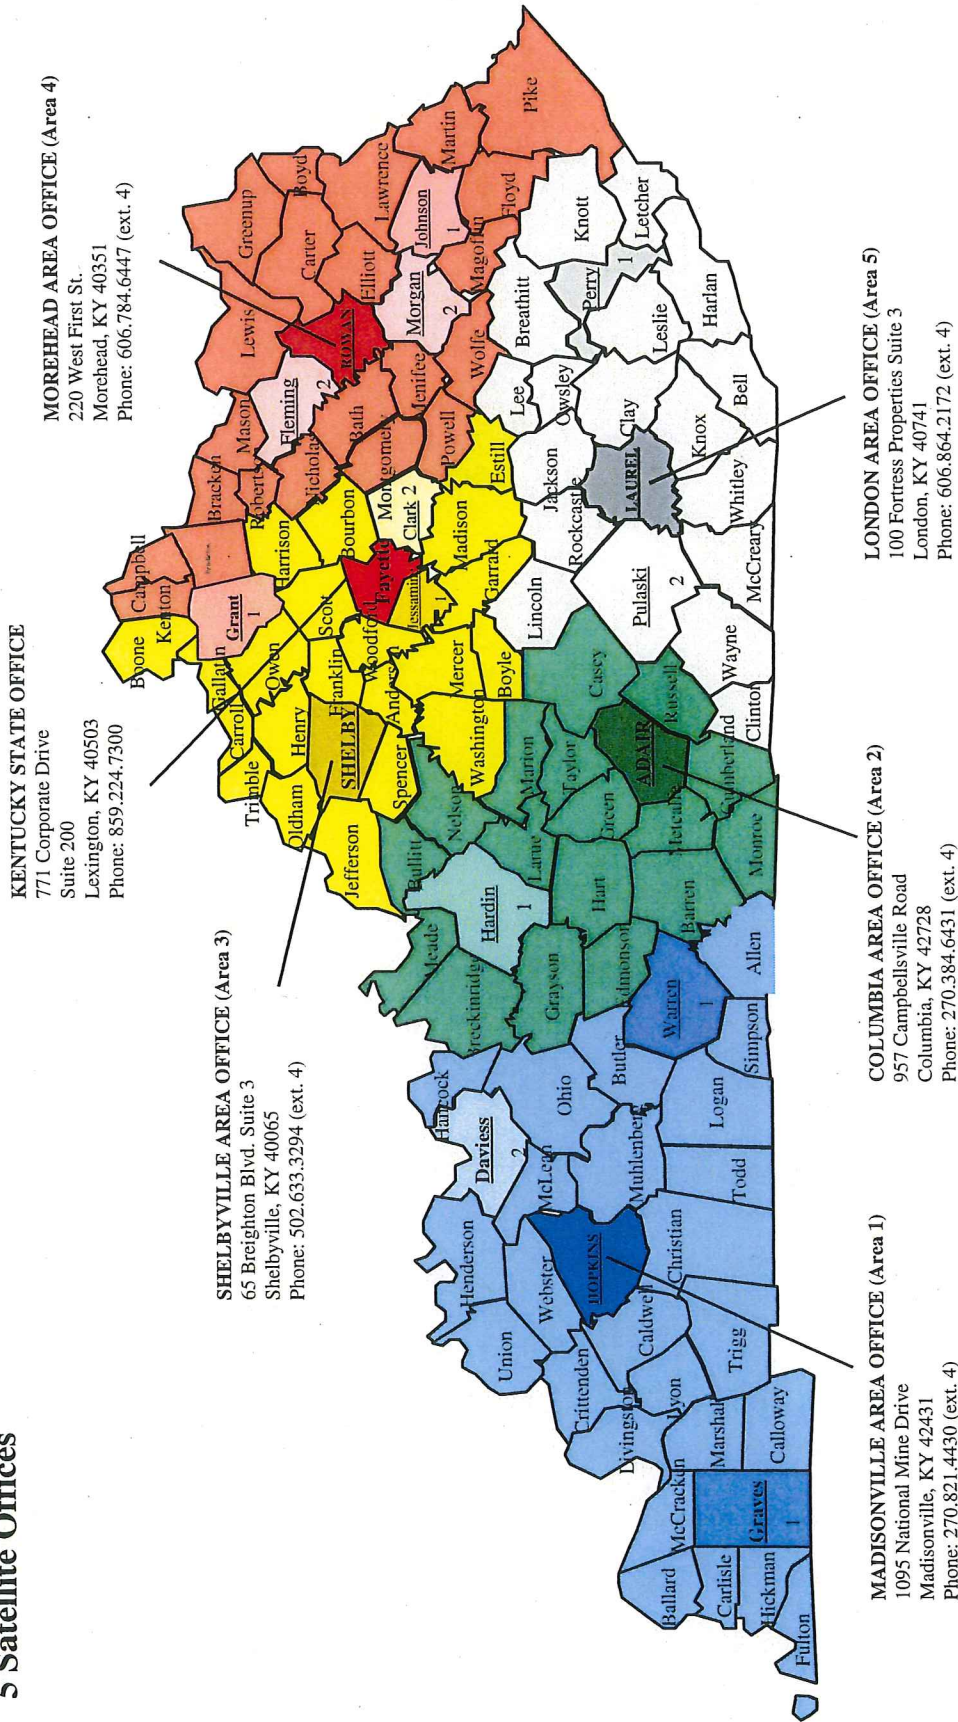

United States Department of Agriculture

USDA Rural Development – Kentucky

- 5 Area Offices (Area Director Headquartered)
- 7 Area Offices (Area Director not Headquartered)
- 5 Satellite Offices

NOTE for counties labeled 1 or 2:

- 1 denotes full time Area Offices supervised by Area Director of the Headquarter Area Office
- 2 denotes satellite offices with a part time presence