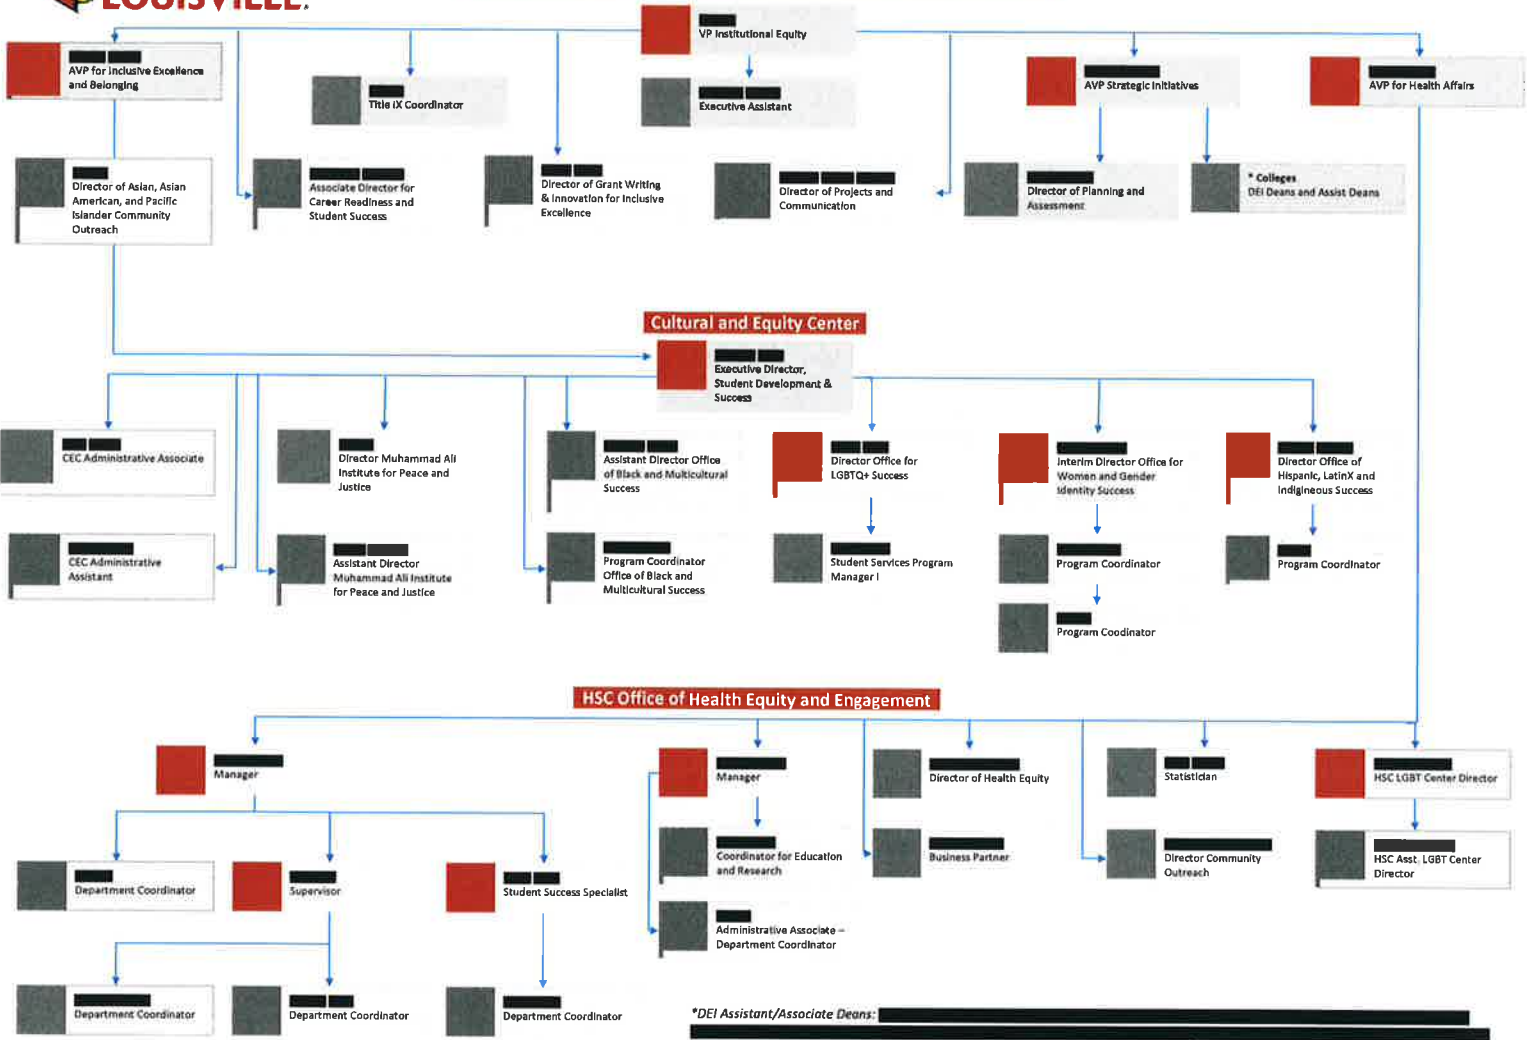

UNIVERSITY OF LOUISVILLE OFFICE OF INSTITUTIONAL EQUITY

*DEI Assistant/Associate Deans: [Redacted]

Red indicates supervisor positions