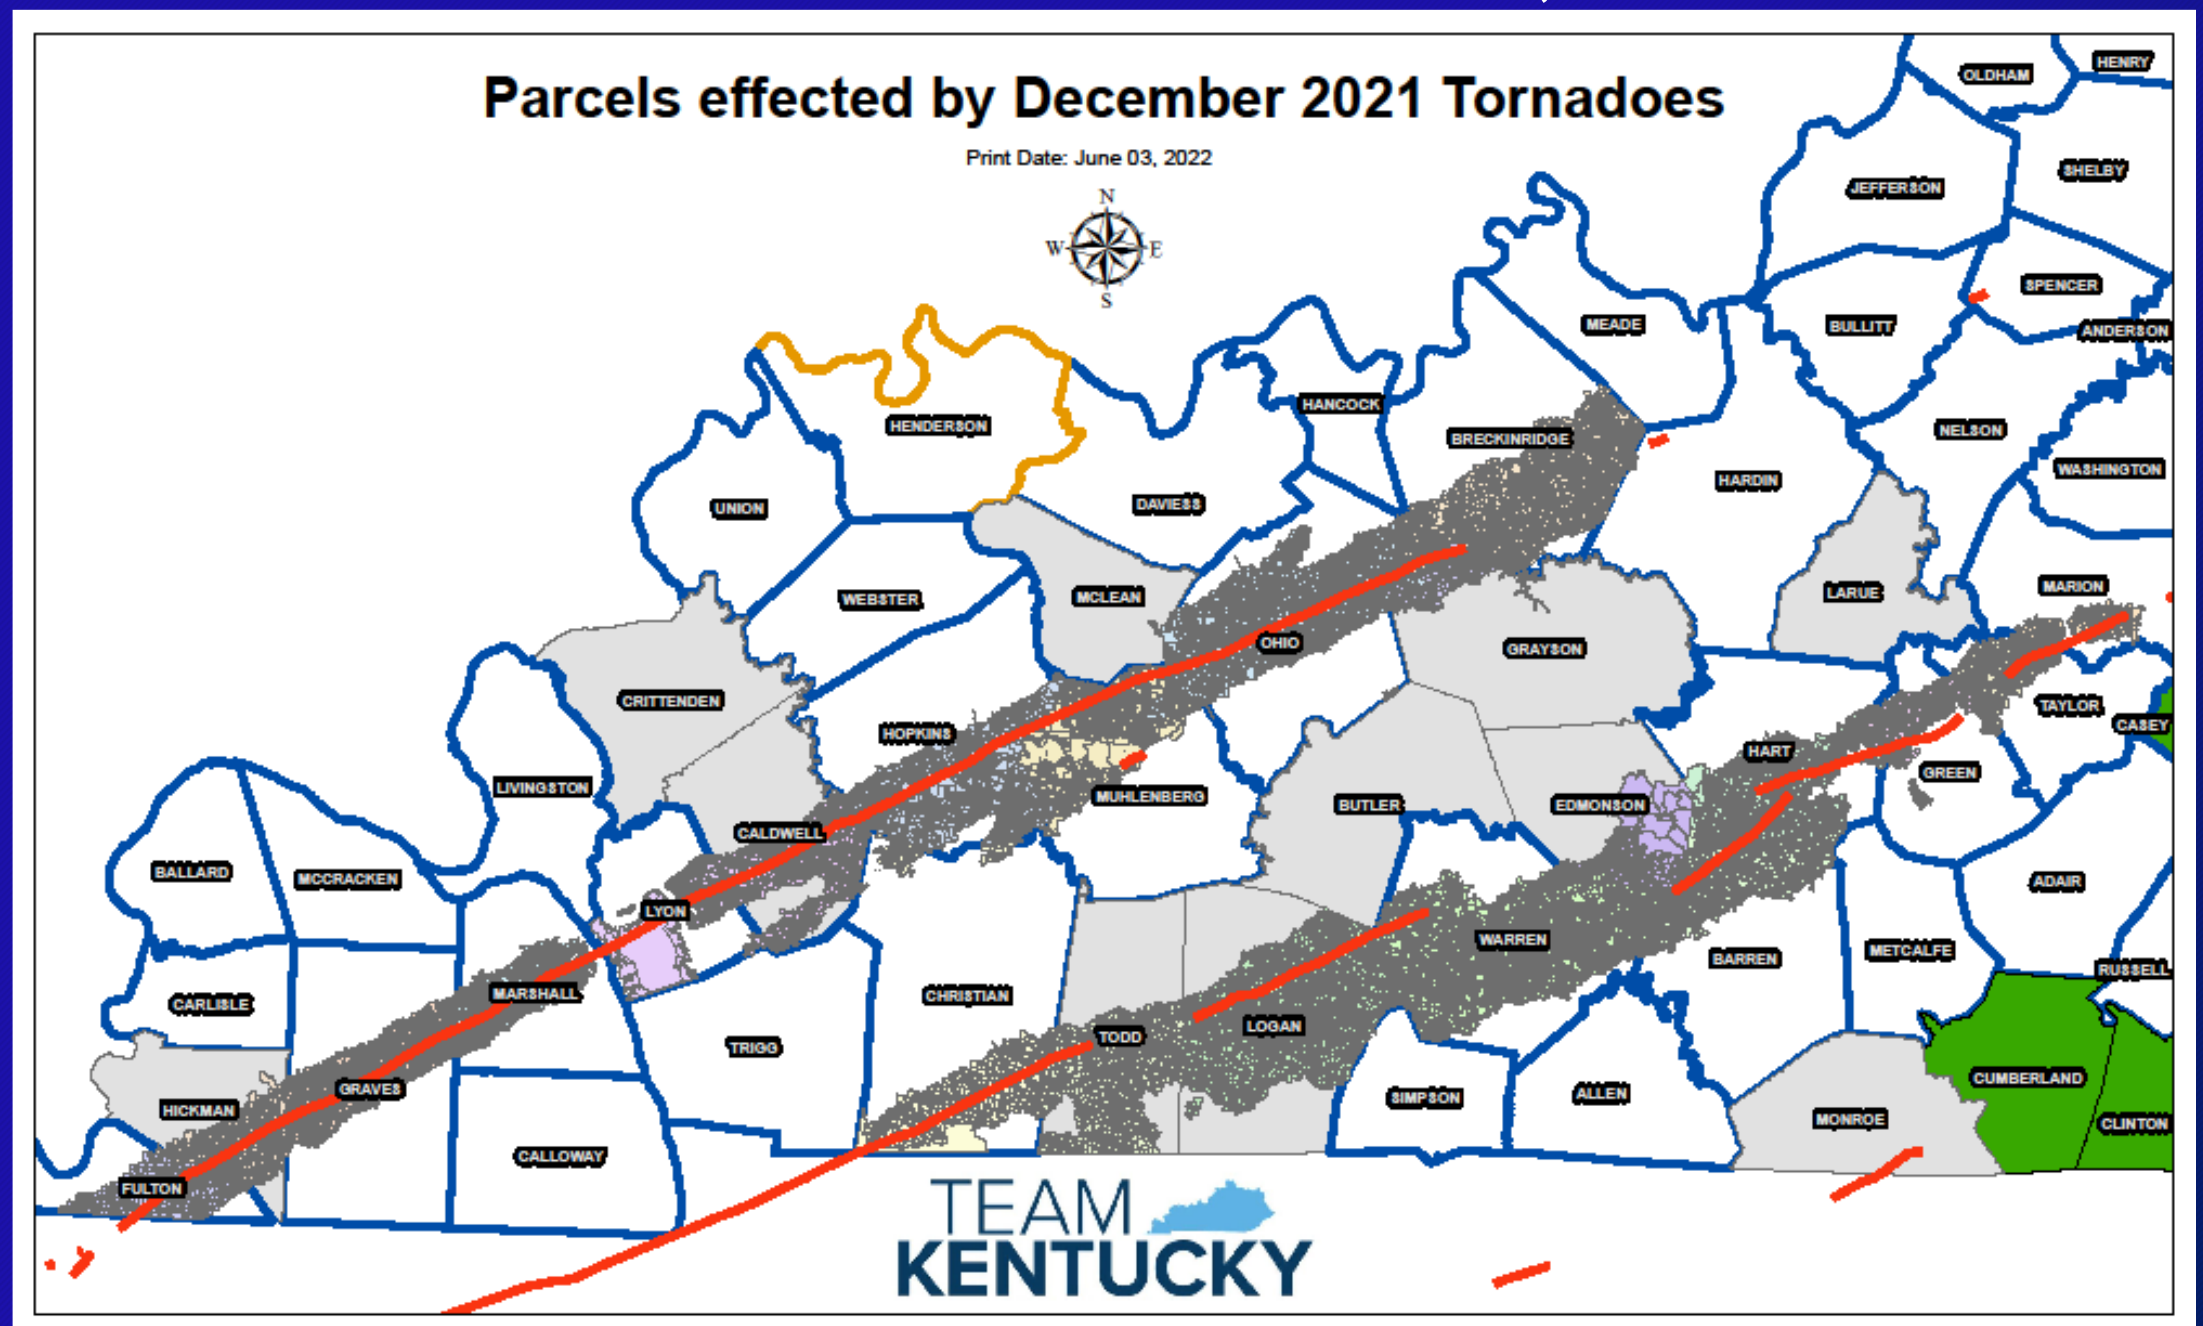

Tornado Paths December 10, 2021

Tornado Paths December 10, 2021

Tornado Path Ground Scaring (12/12/21)

Mayfield, KY Downtown Tornado Damage

12/10/21 - 12/12/13

Graves County Courthouse Tornado Damage

12/10/21 - 12/12/13

Candle Factory Tornado Damage

12/10/21 - 12/12/13

Pilgrims Hatchery

12/12/21 - 12/12/13

Moon Light Dr

Moonlight Drive