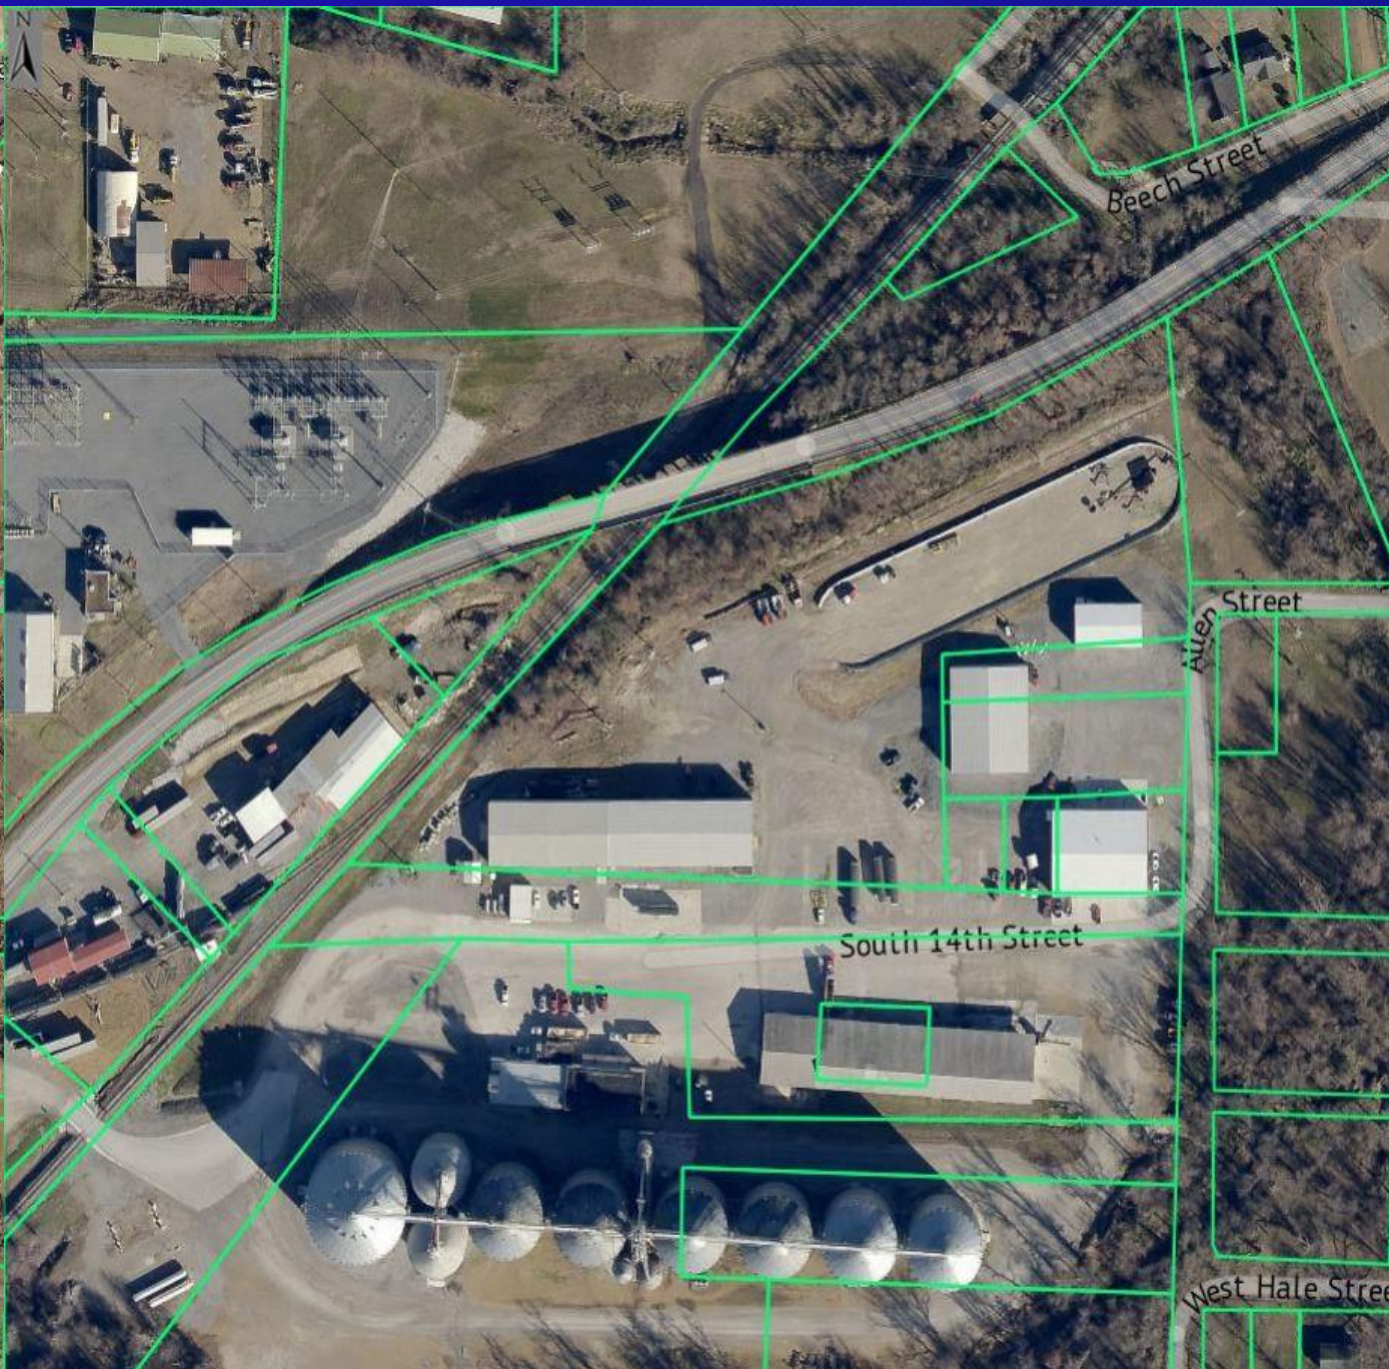

Tornado Paths December 10, 2021

Tornado Paths December 10, 2021

Tornado Path Ground Scaring (12/12/21)

Mayfield, KY Downtown Tornado Damage

12/10/21 - 12/12/13

Graves County Courthouse Tornado Damage

12/10/21 - 12/12/13

Candle Factory Tornado Damage

12/10/21 - 12/12/13

Pilgrims Hatchery

12/12/21 - 12/12/13

Moon Light Dr

Moonlight Drive