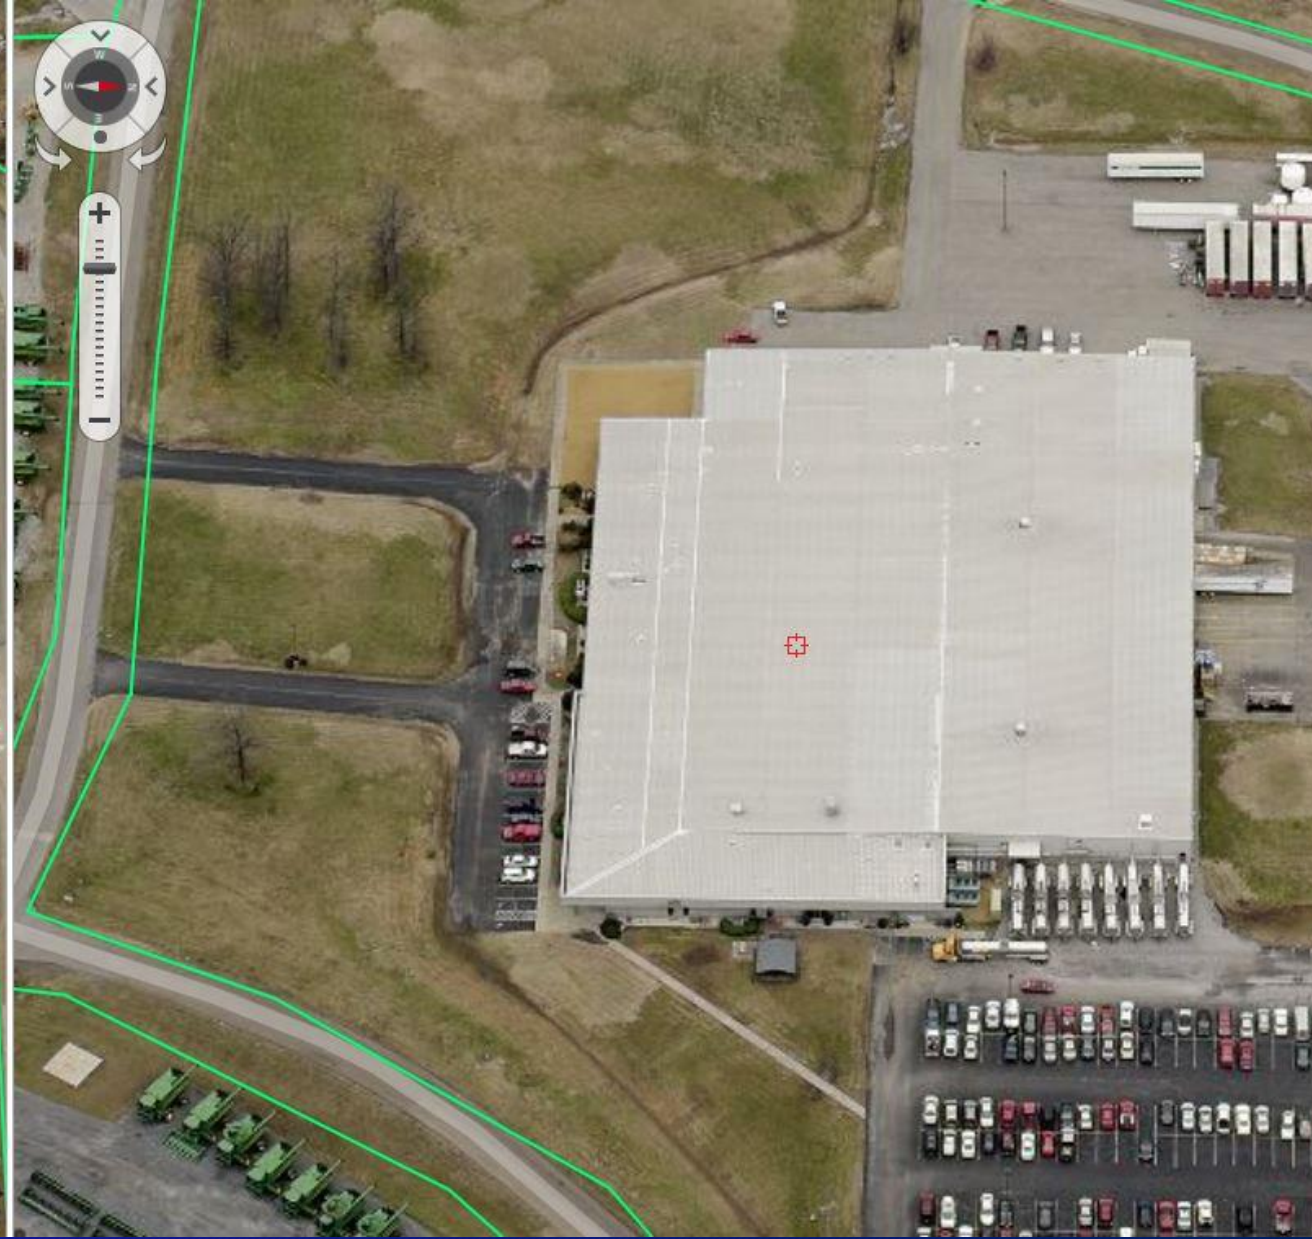

Tornado Paths December 10, 2021

Tornado Paths December 10, 2021

Tornado Path Ground Scaring (12/12/21)

Mayfield, KY Downtown Tornado Damage

12/10/21 - 12/12/13

Graves County Courthouse Tornado Damage

12/10/21 - 12/12/13

Candle Factory Tornado Damage

12/10/21 - 12/12/13

Pilgrims Hatchery

12/12/21 - 12/12/13

Moon Light Dr

Moonlight Drive