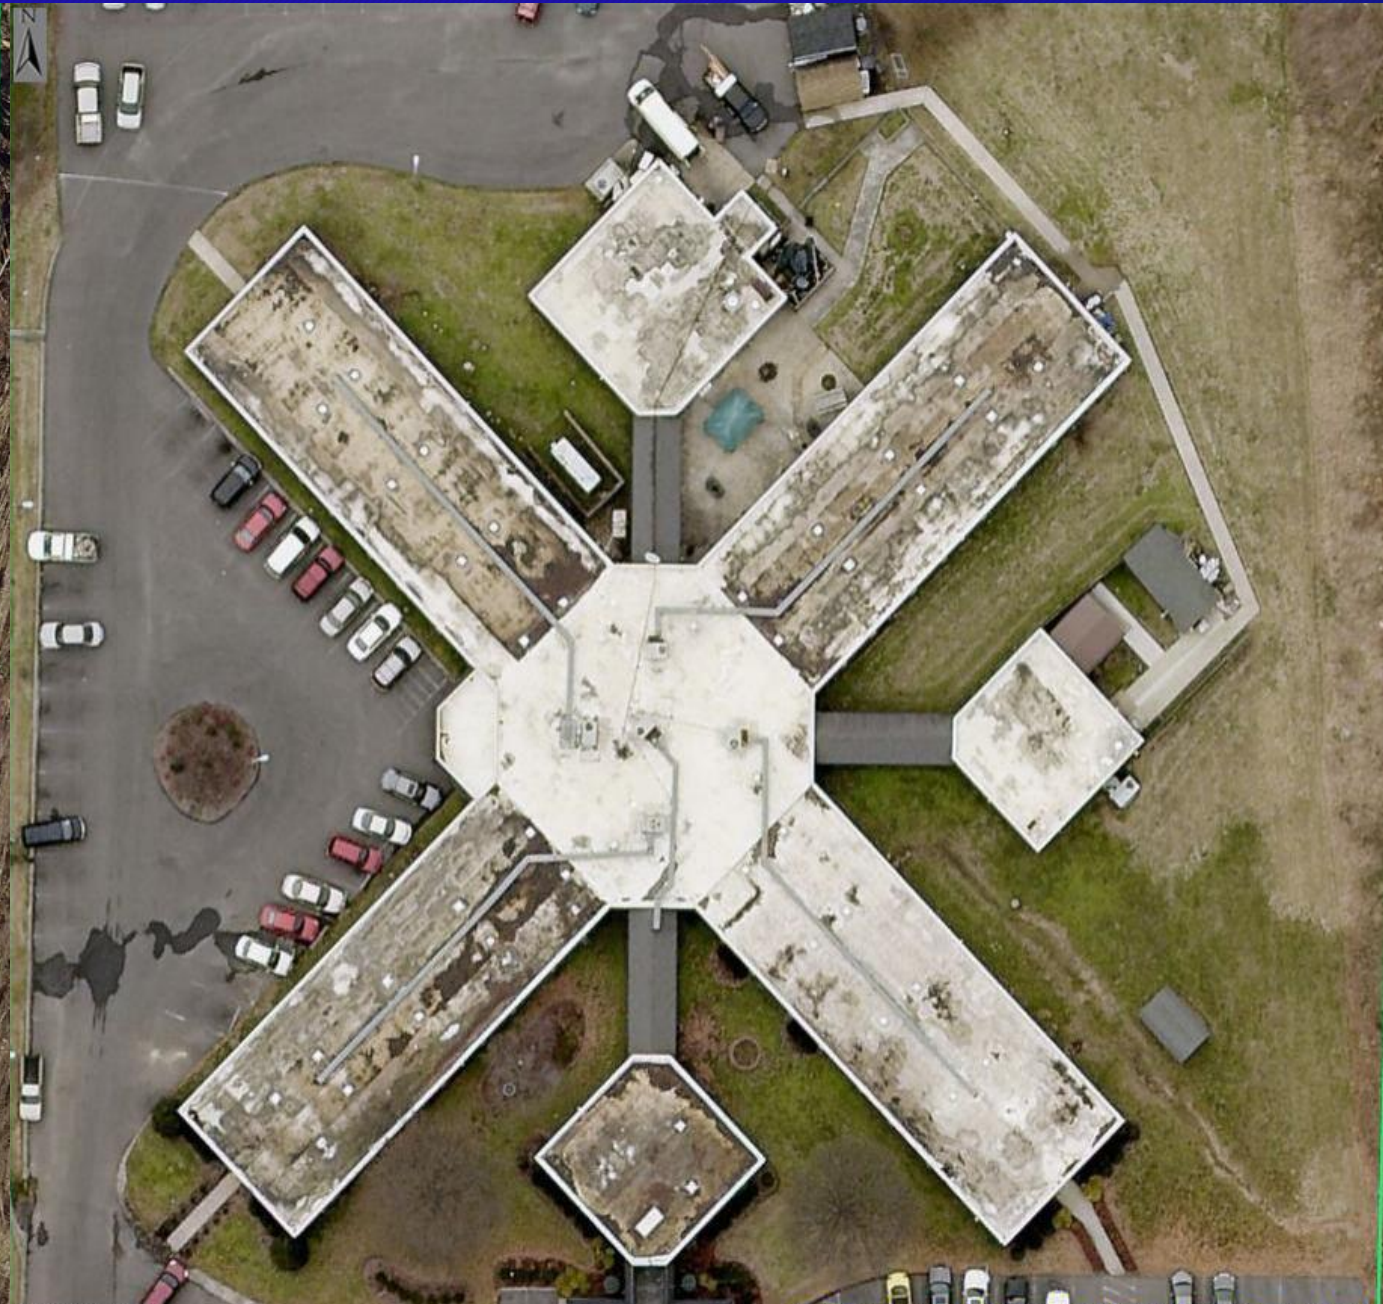

Tornado Paths December 10, 2021

Tornado Paths December 10, 2021

Tornado Path Ground Scaring (12/12/21)

Mayfield, KY Downtown Tornado Damage

12/10/21 - 12/12/13

Graves County Courthouse Tornado Damage

12/10/21 - 12/12/13

Candle Factory Tornado Damage

12/10/21 - 12/12/13

Pilgrims Hatchery

12/12/21 - 12/12/13

Moon Light Dr

Moonlight Drive