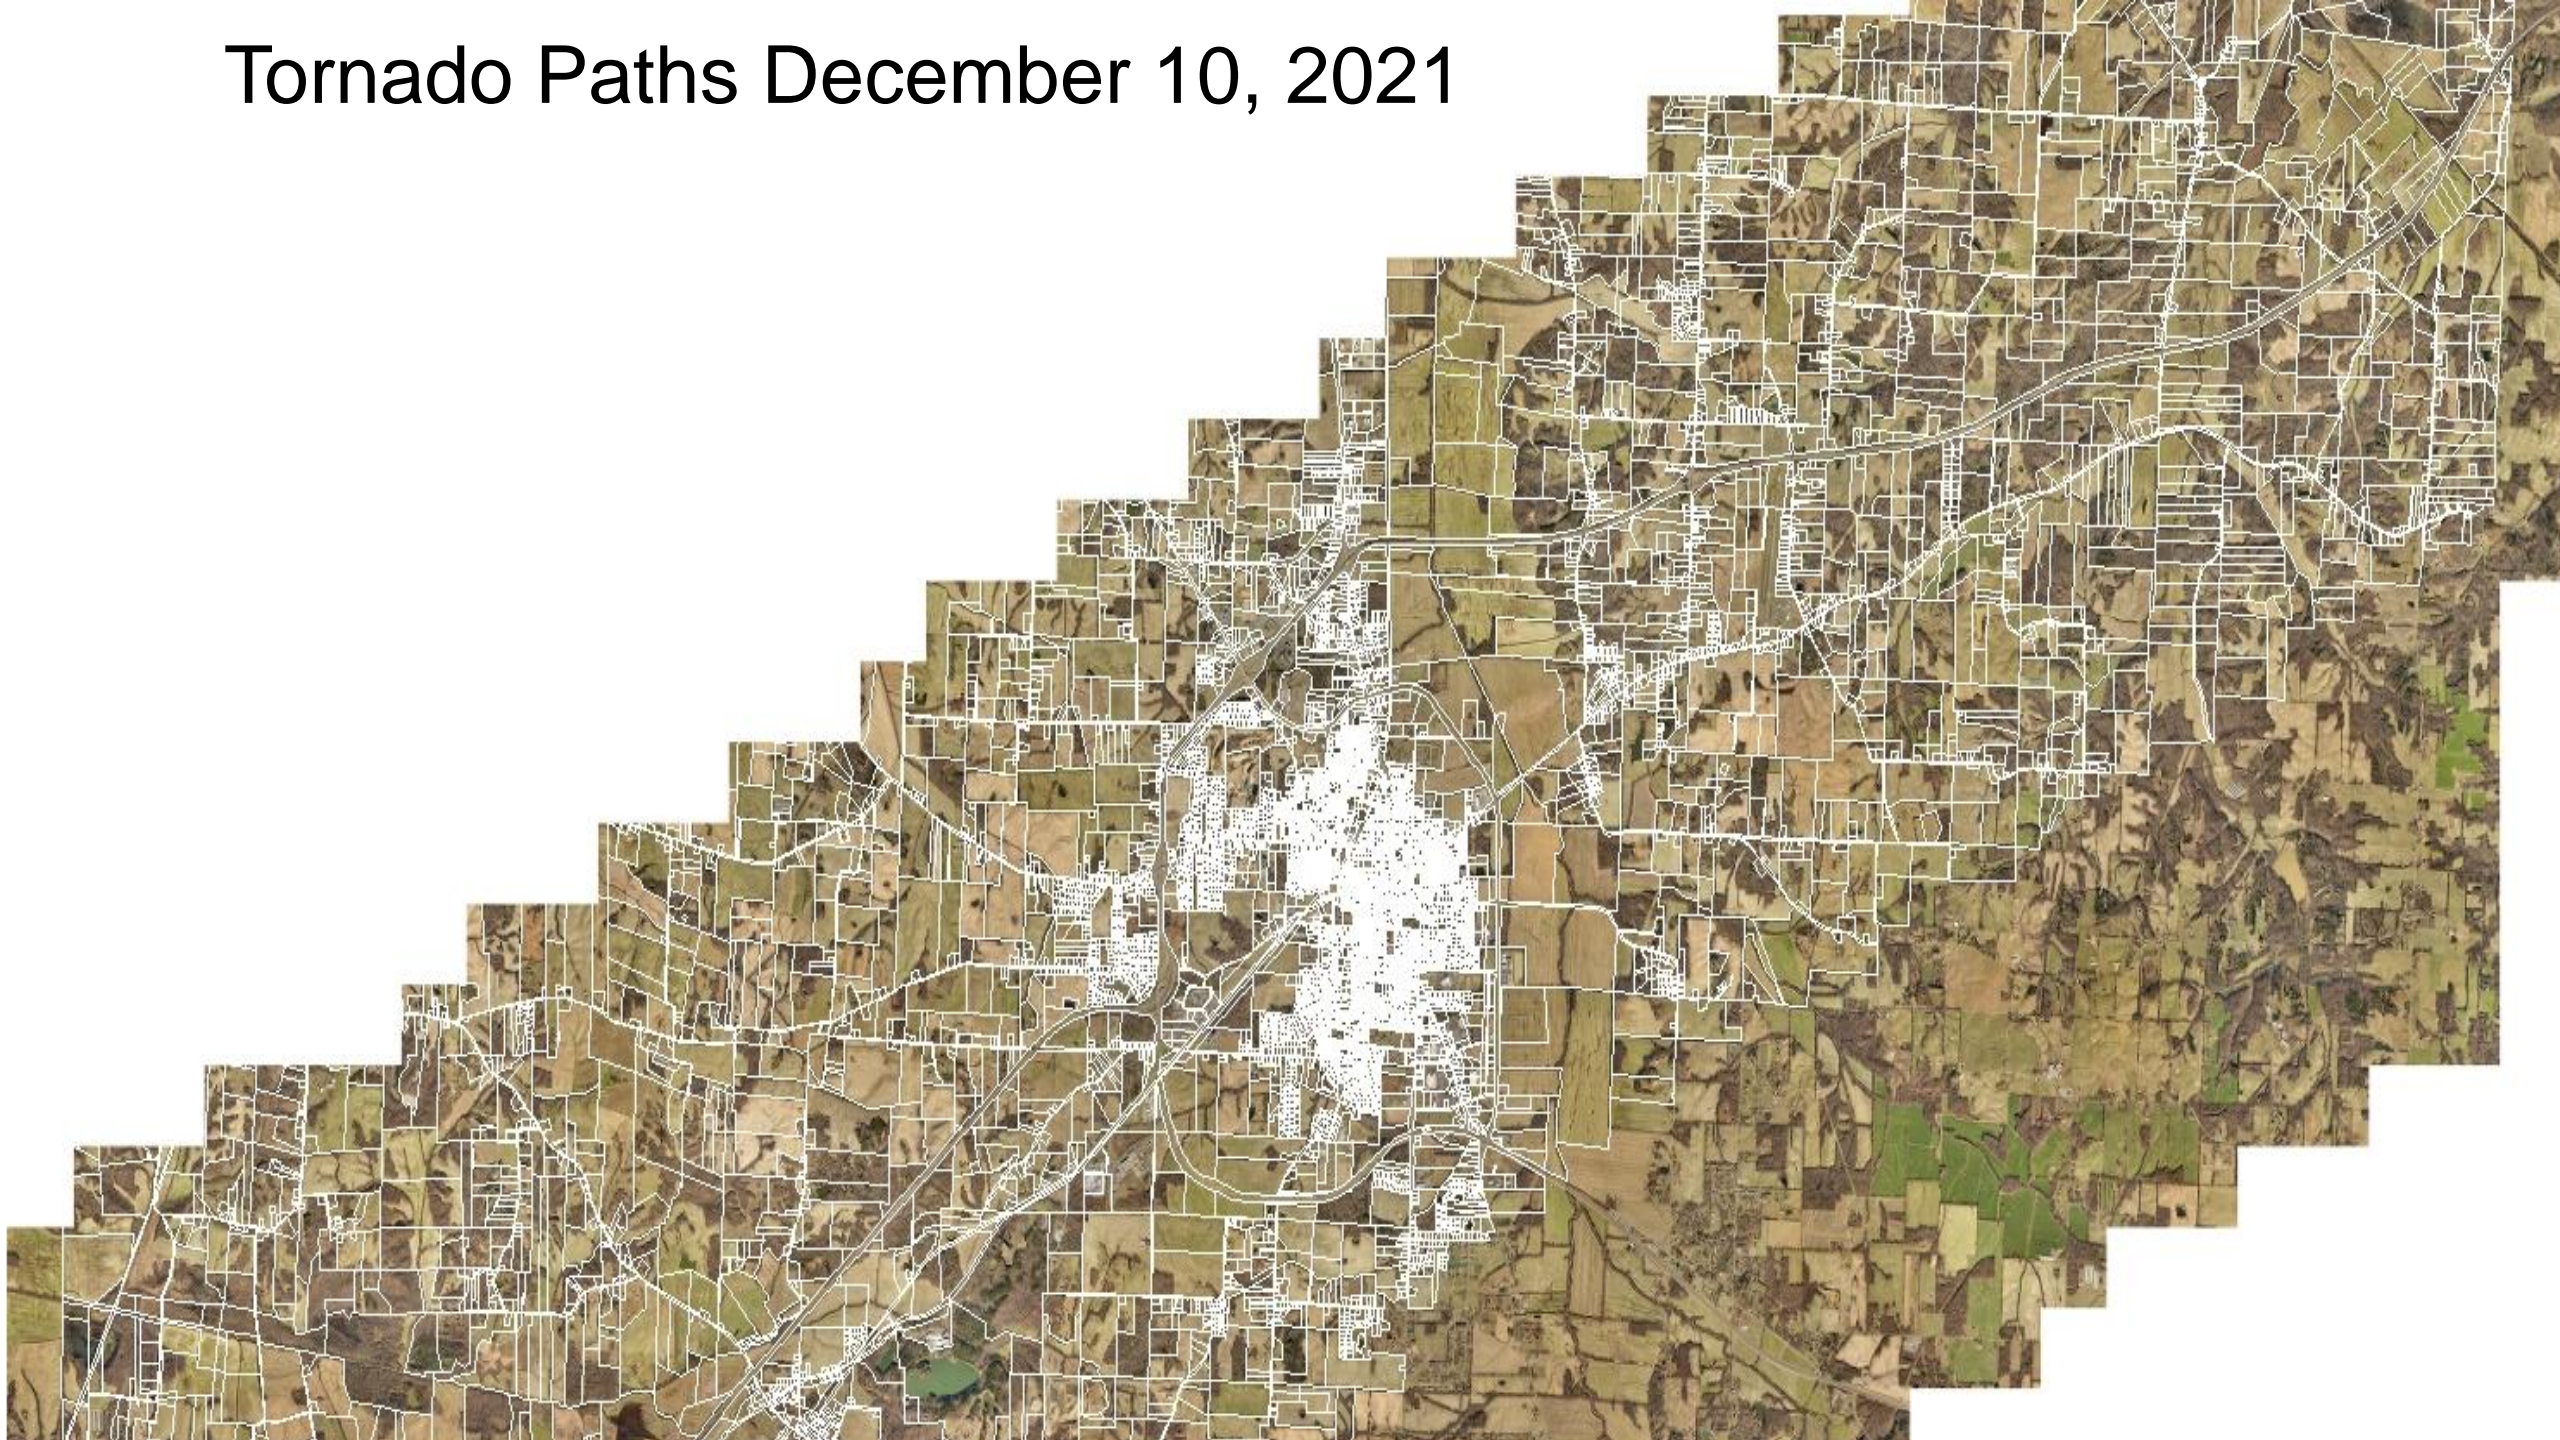

Tornado Paths December 10, 2021

Tornado Paths December 10, 2021

Tornado Path Ground Scaring (12/12/21)

Mayfield, KY Downtown Tornado Damage

12/10/21 - 12/12/13

Graves County Courthouse Tornado Damage

12/10/21 - 12/12/13

Candle Factory Tornado Damage

12/10/21 - 12/12/13

Pilgrims Hatchery

12/12/21 - 12/12/13

Moon Light Dr

Moonlight Drive