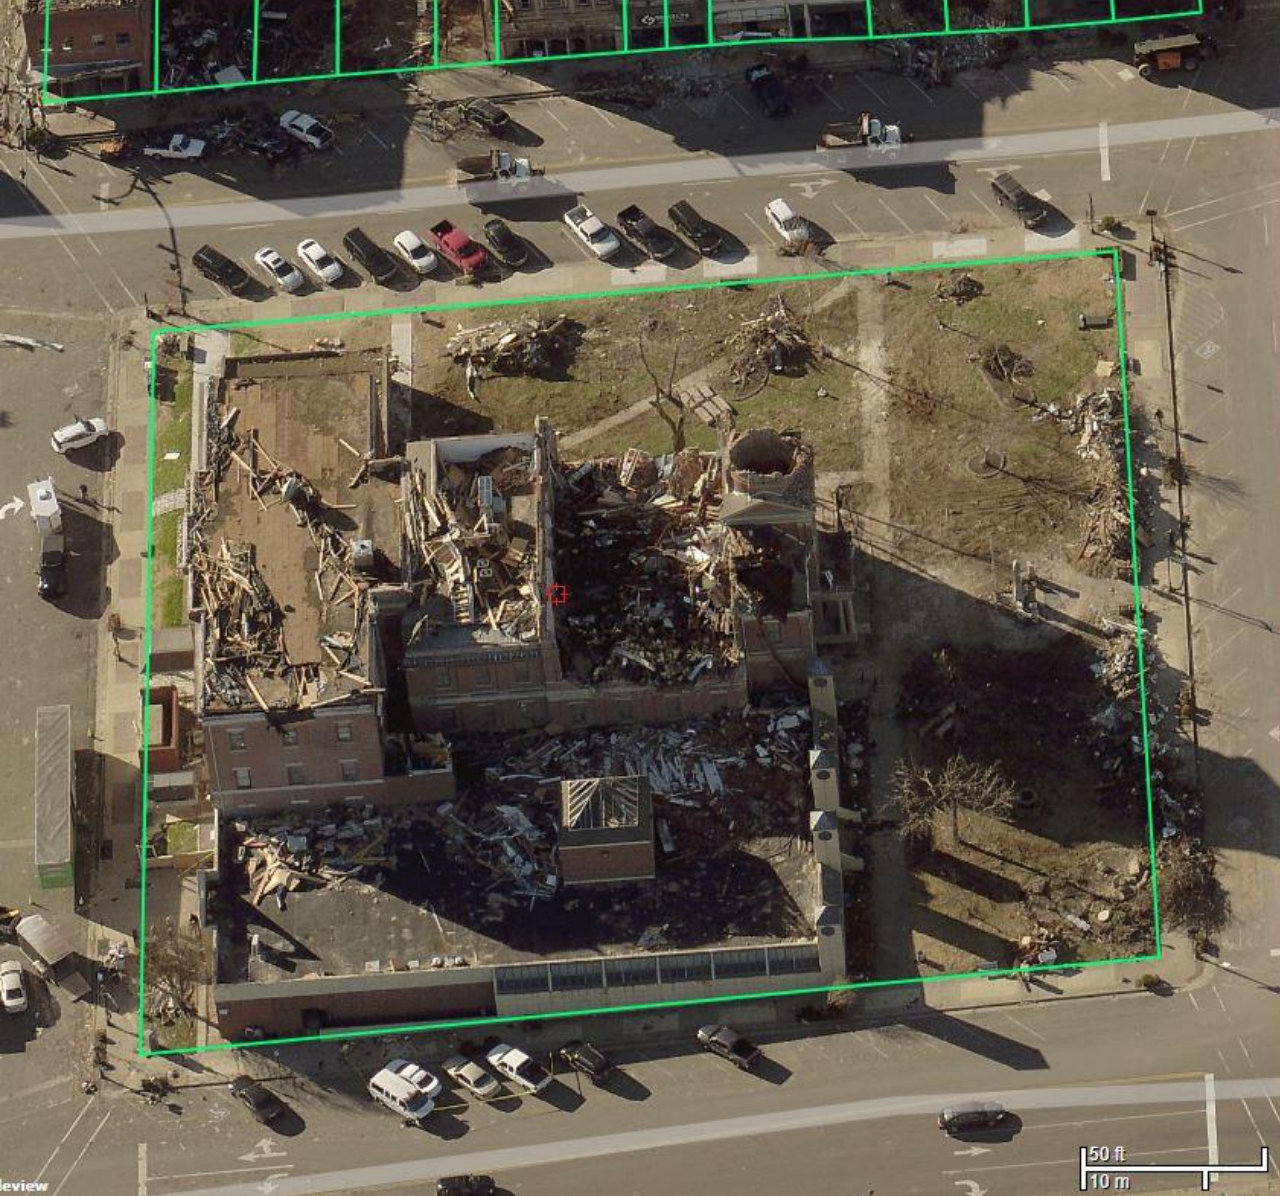

Tornado Paths December 10, 2021

Tornado Paths December 10, 2021

Tornado Path Ground Scaring (12/12/21)

Mayfield, KY Downtown Tornado Damage

12/10/21 - 12/12/13

Graves County Courthouse Tornado Damage

12/10/21 - 12/12/13

Candle Factory Tornado Damage

12/10/21 - 12/12/13

Pilgrims Hatchery

12/12/21 - 12/12/13

Moon Light Dr

Moonlight Drive