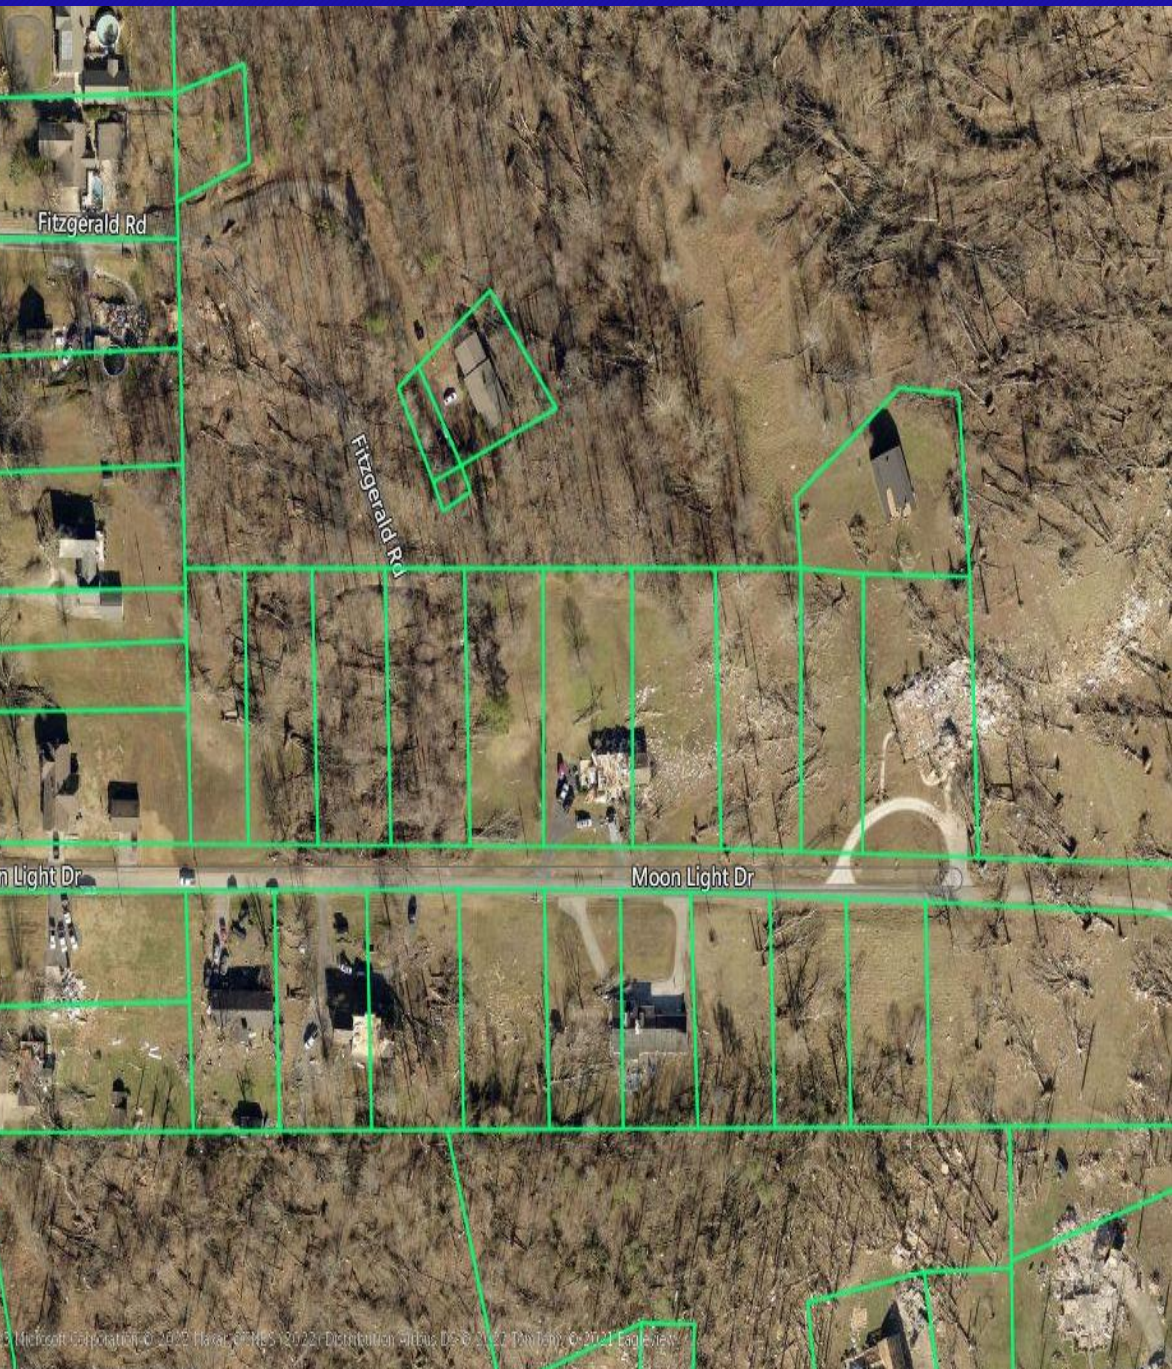

Tornado Paths December 10, 2021

Tornado Paths December 10, 2021

Tornado Path Ground Scaring (12/12/21)

Mayfield, KY Downtown Tornado Damage

12/10/21 - 12/12/13

Graves County Courthouse Tornado Damage

12/10/21 - 12/12/13

Candle Factory Tornado Damage

12/10/21 - 12/12/13

Pilgrims Hatchery

12/12/21 - 12/12/13

Moon Light Dr

Moonlight Drive