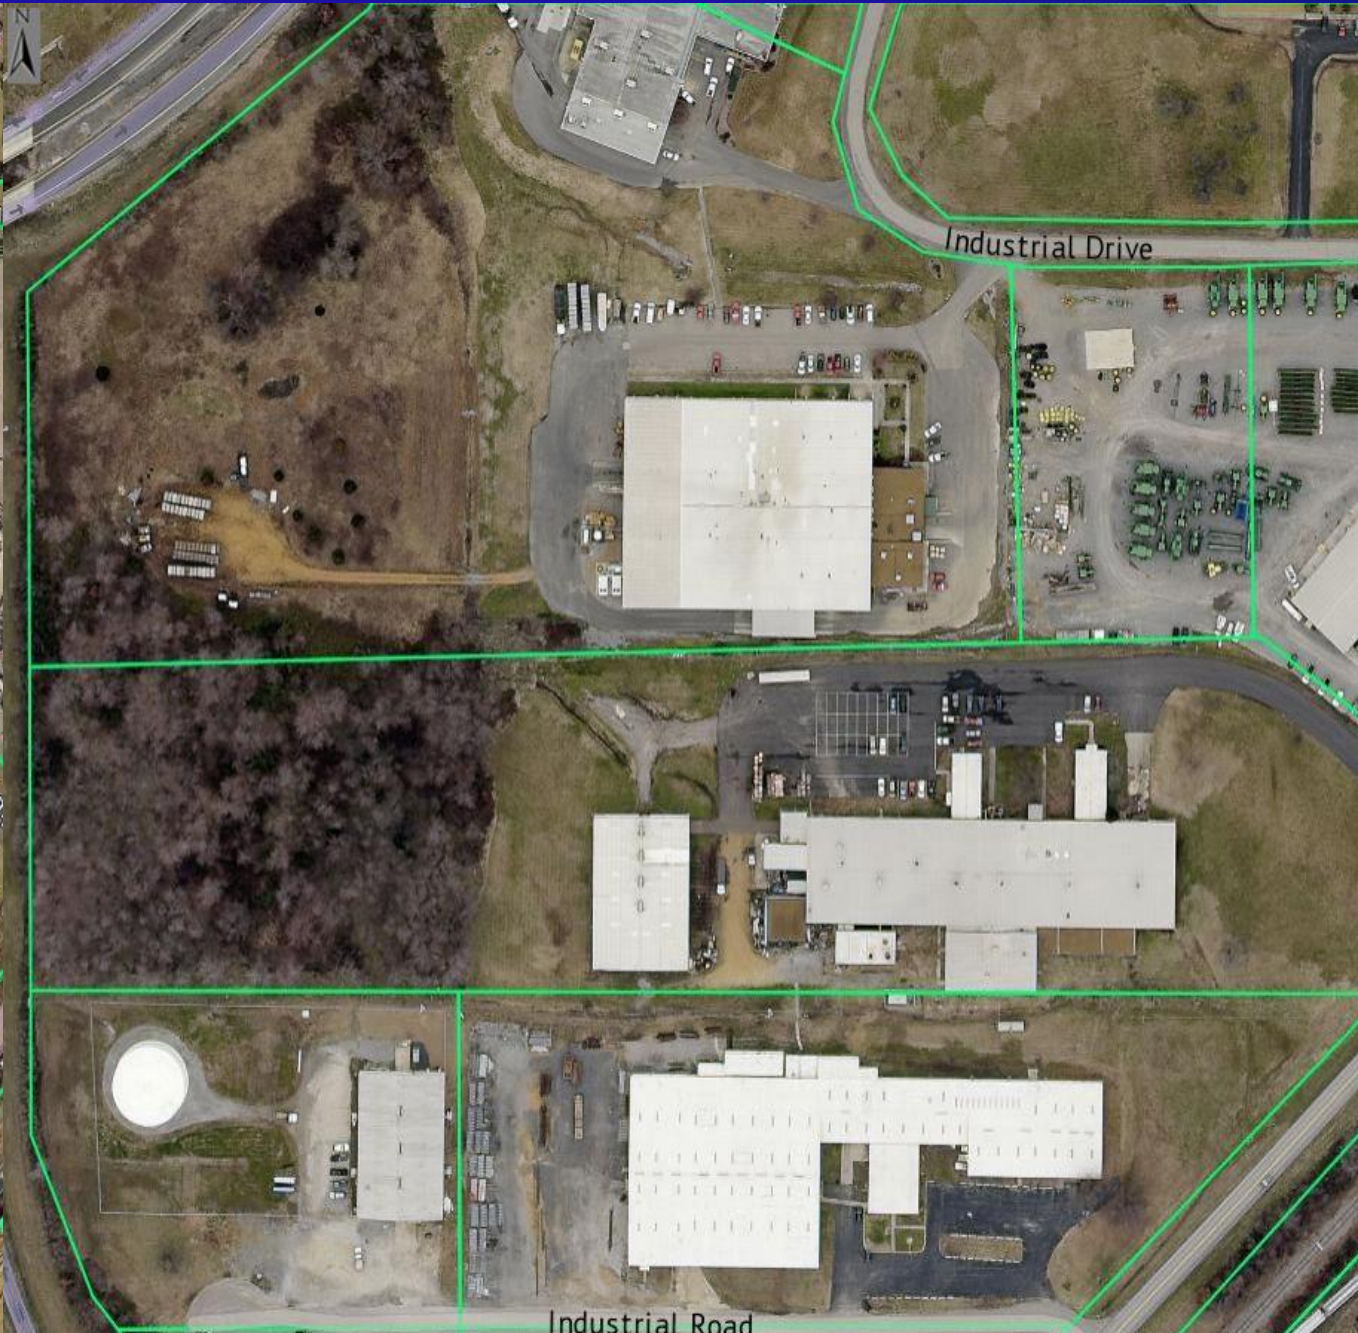

Tornado Paths December 10, 2021

Tornado Paths December 10, 2021

Tornado Path Ground Scaring (12/12/21)

Mayfield, KY Downtown Tornado Damage

12/10/21 - 12/12/13

Graves County Courthouse Tornado Damage

12/10/21 - 12/12/13

Candle Factory Tornado Damage

12/10/21 - 12/12/13

Pilgrims Hatchery

12/12/21 - 12/12/13

Moon Light Dr

Moonlight Drive