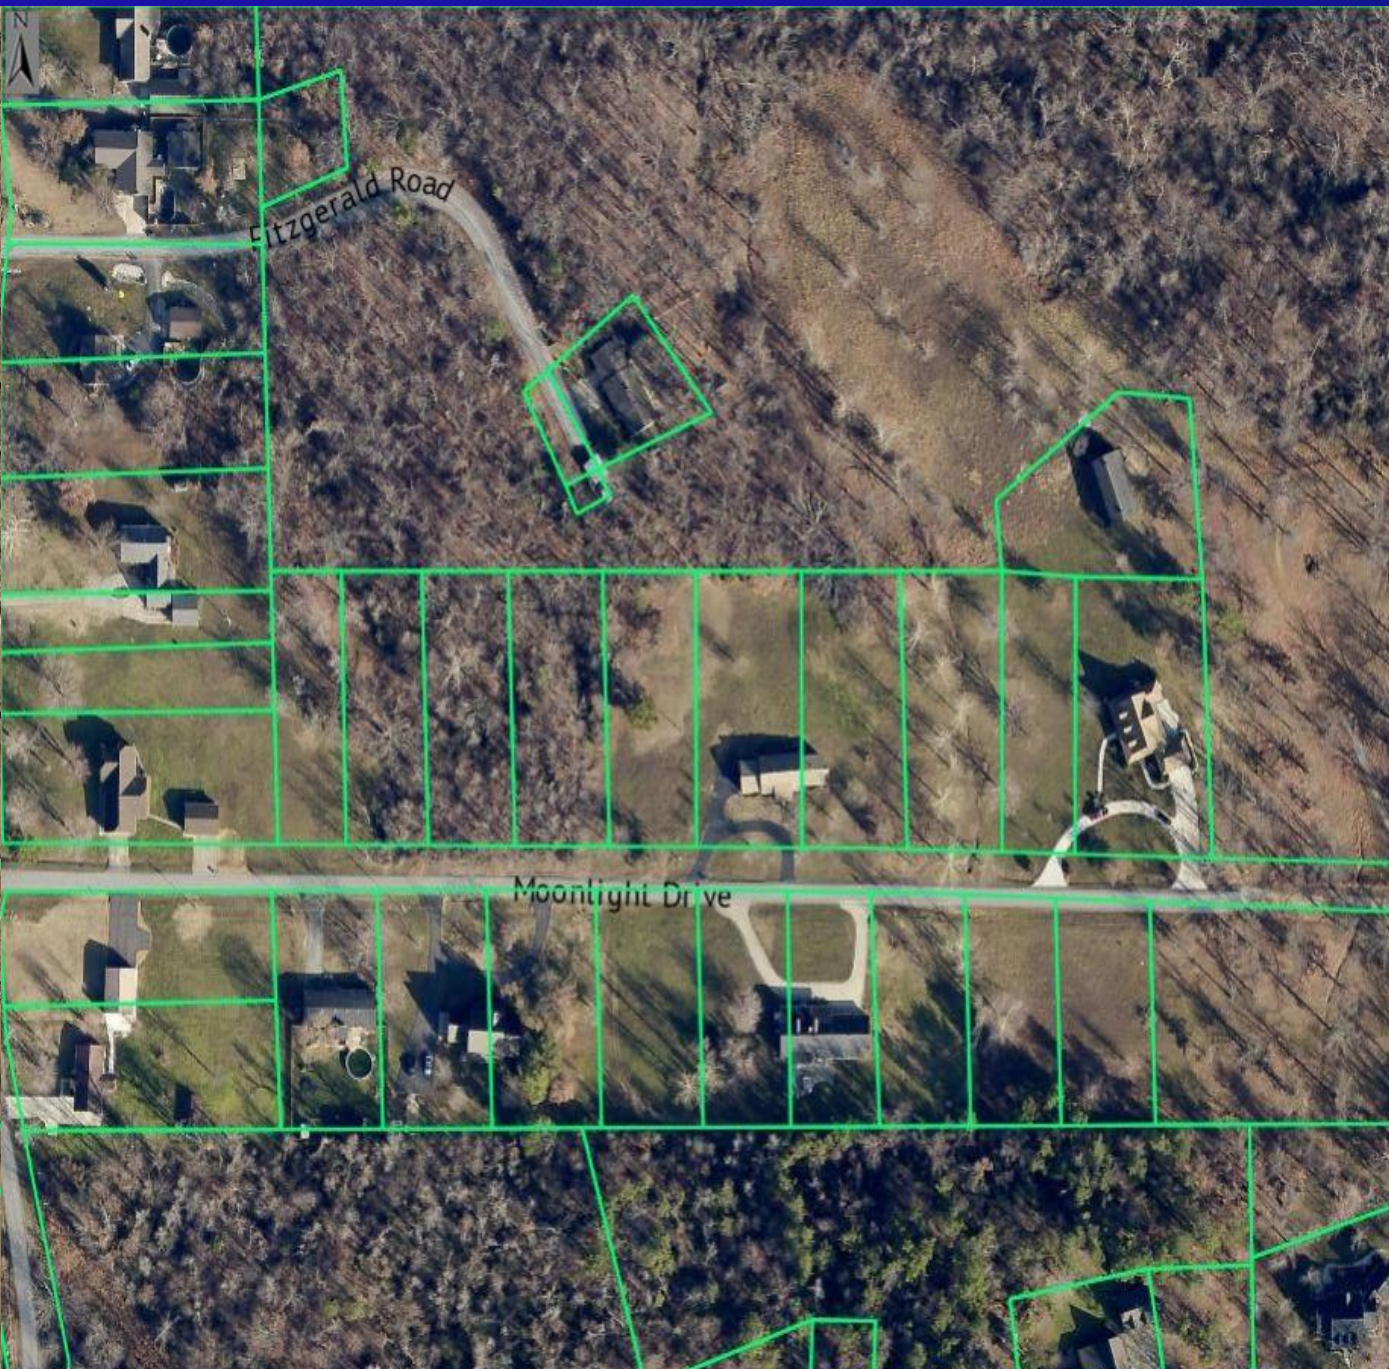

Tornado Paths December 10, 2021

Tornado Paths December 10, 2021

Tornado Path Ground Scaring (12/12/21)

Mayfield, KY Downtown Tornado Damage

12/10/21 - 12/12/13

Graves County Courthouse Tornado Damage

12/10/21 - 12/12/13

Candle Factory Tornado Damage

12/10/21 - 12/12/13

Pilgrims Hatchery

12/12/21 - 12/12/13

Moon Light Dr

Moonlight Drive