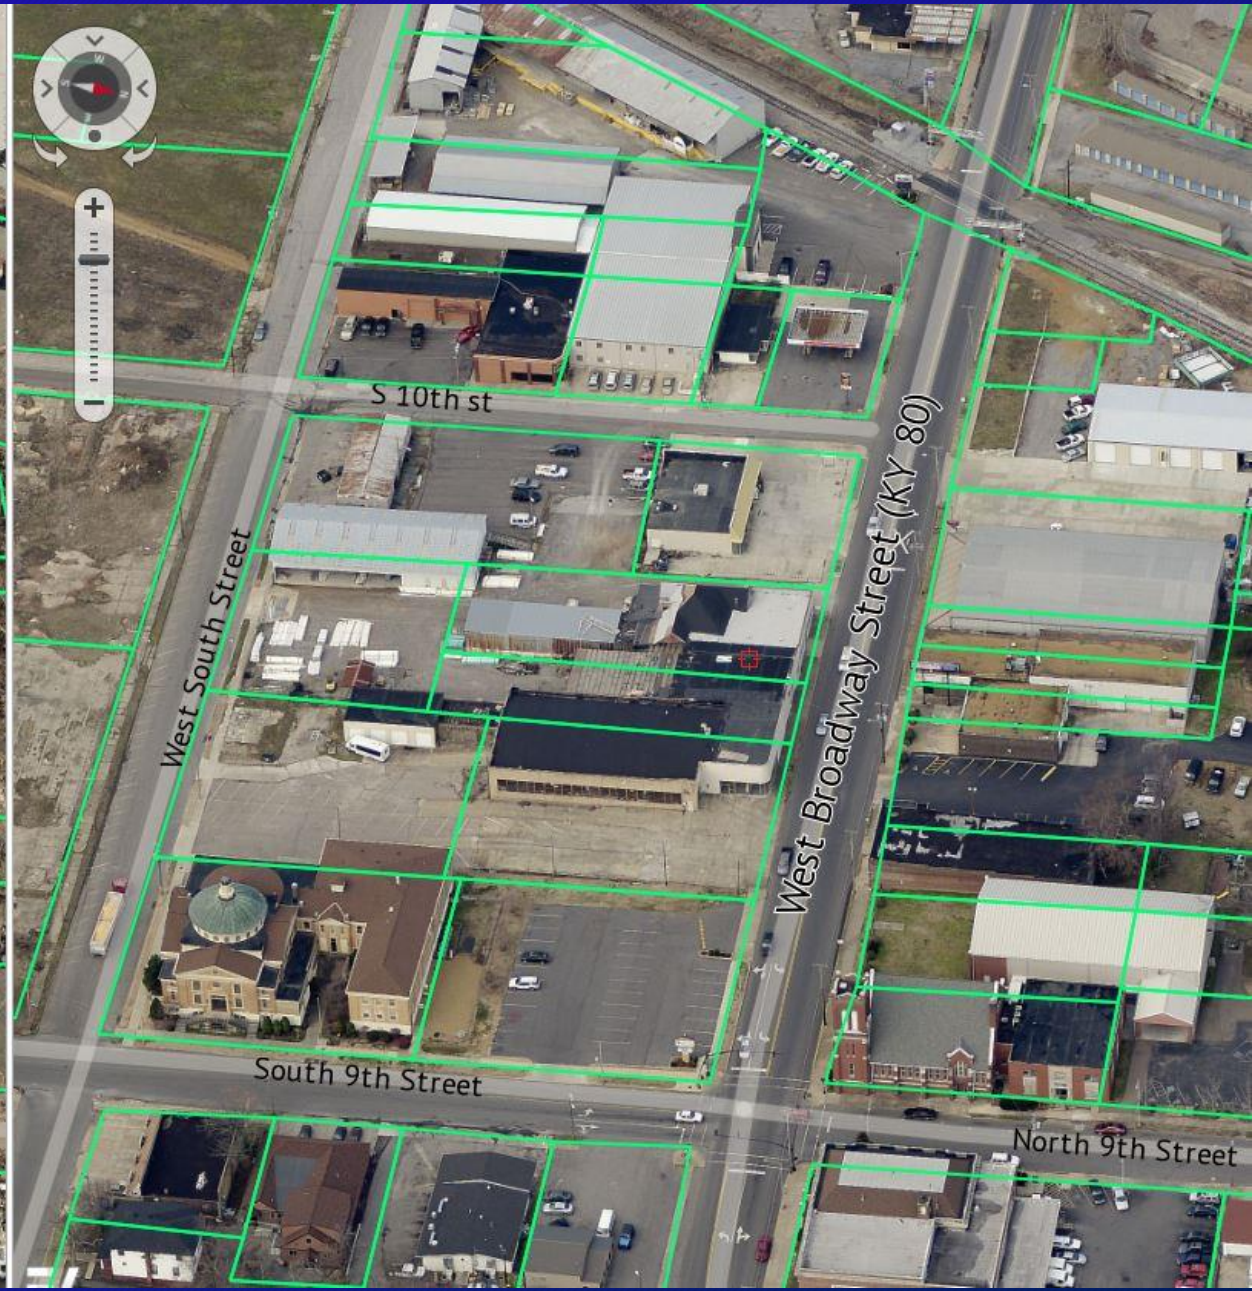

Tornado Paths December 10, 2021

Tornado Paths December 10, 2021

Tornado Path Ground Scaring (12/12/21)

Mayfield, KY Downtown Tornado Damage

12/10/21 - 12/12/13

Graves County Courthouse Tornado Damage

12/10/21 - 12/12/13

Candle Factory Tornado Damage

12/10/21 - 12/12/13

Pilgrims Hatchery

12/12/21 - 12/12/13

Moon Light Dr

Moonlight Drive