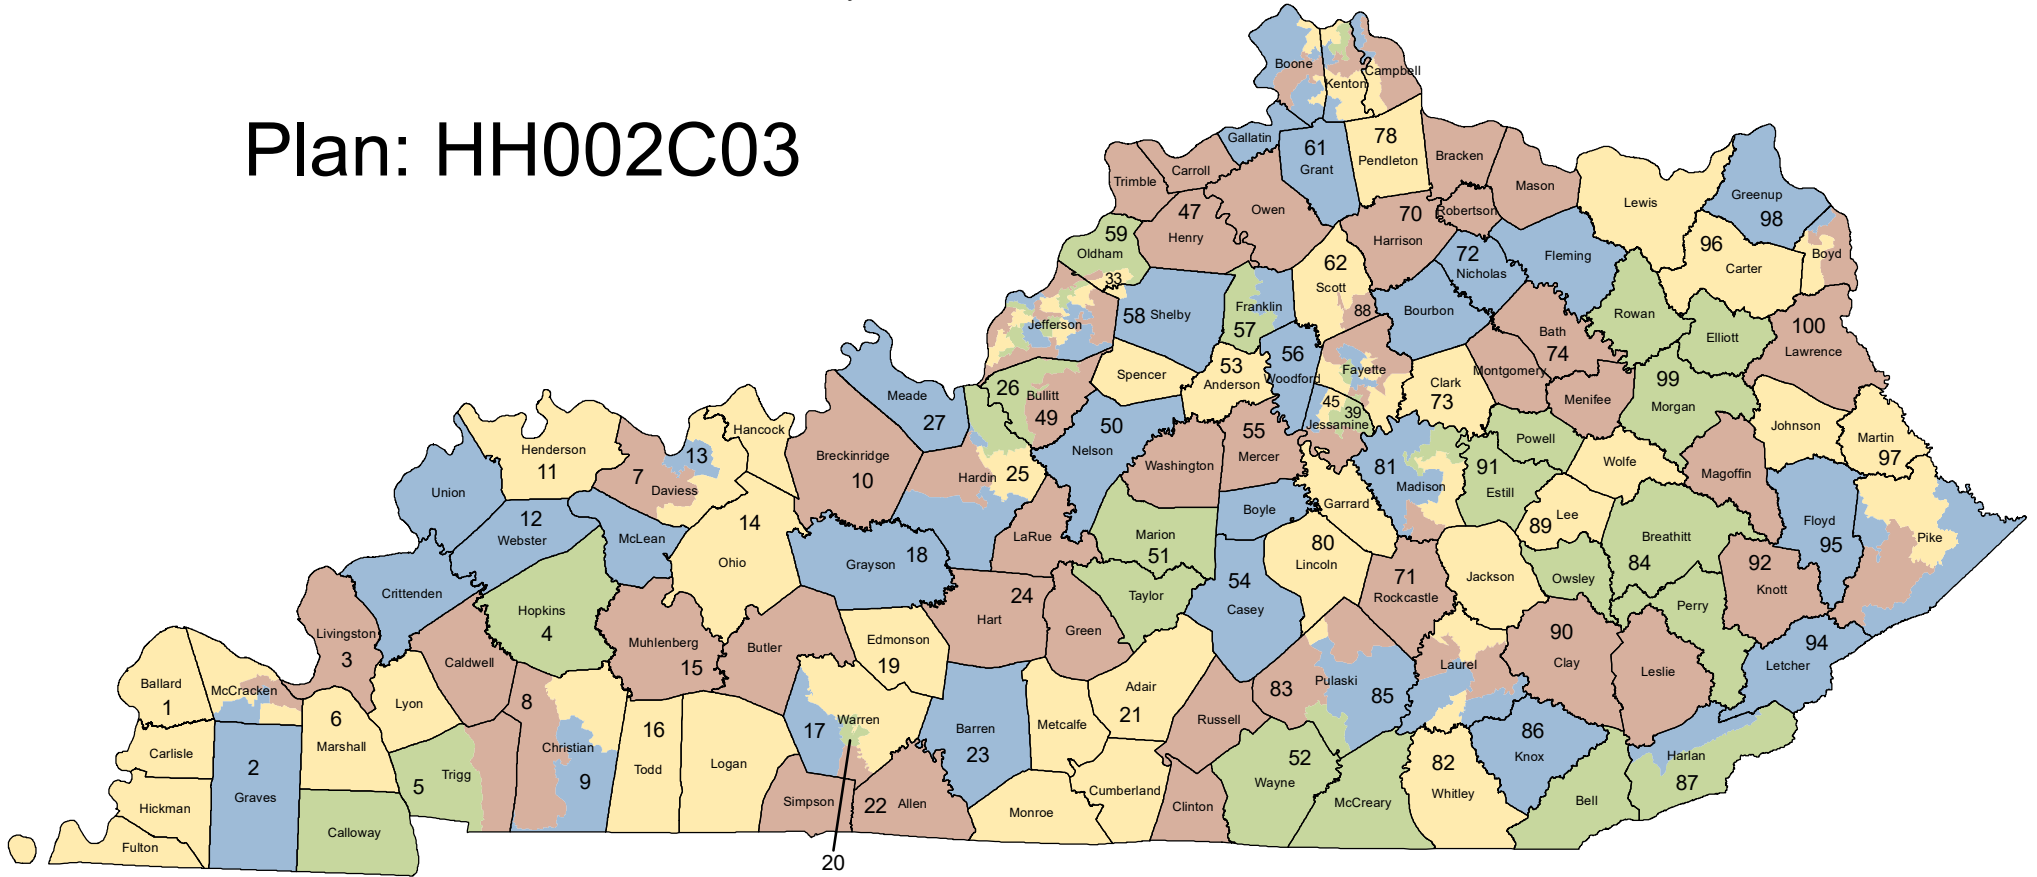

Jefferson Co. Detail

Fayette Co. Detail

Northern KY Detail

Plan: HH002C03

20