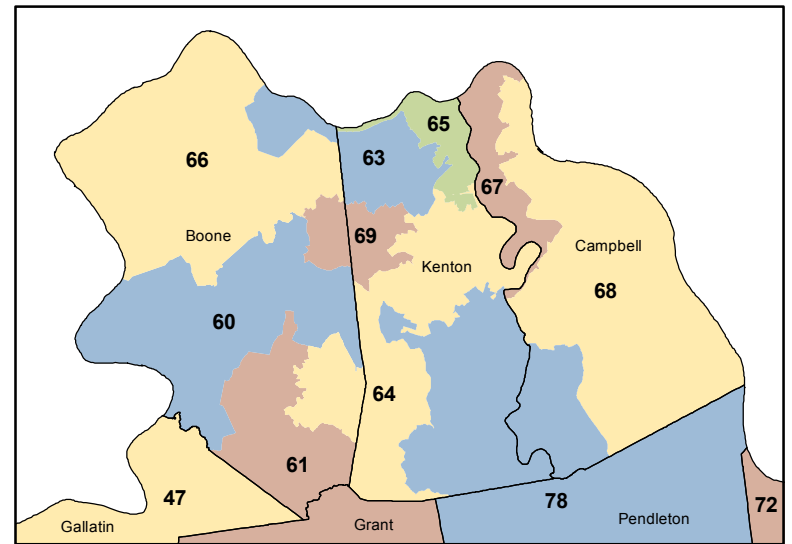

Jefferson Co. Detail

Fayette Co. Detail

Northern KY Detail

Plan: H1289B01