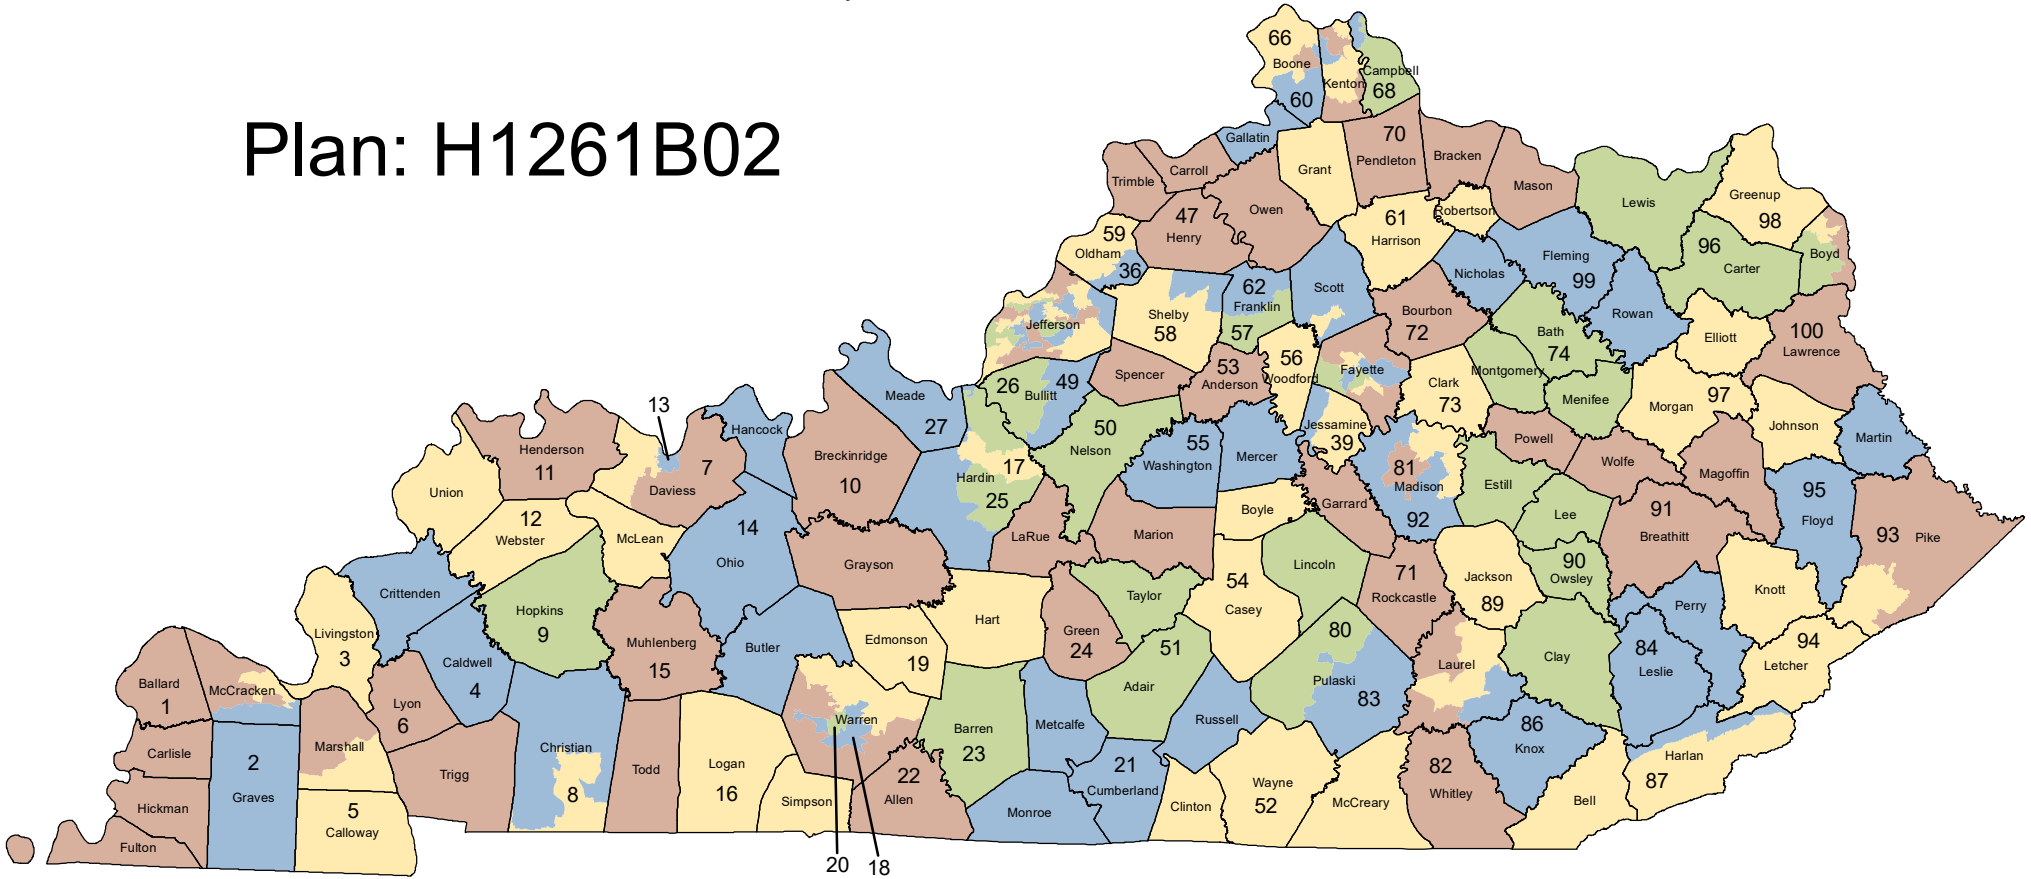

Jefferson Co. Detail

Fayette Co. Detail

Northern KY Detail

# Plan: H1261B02

20 18