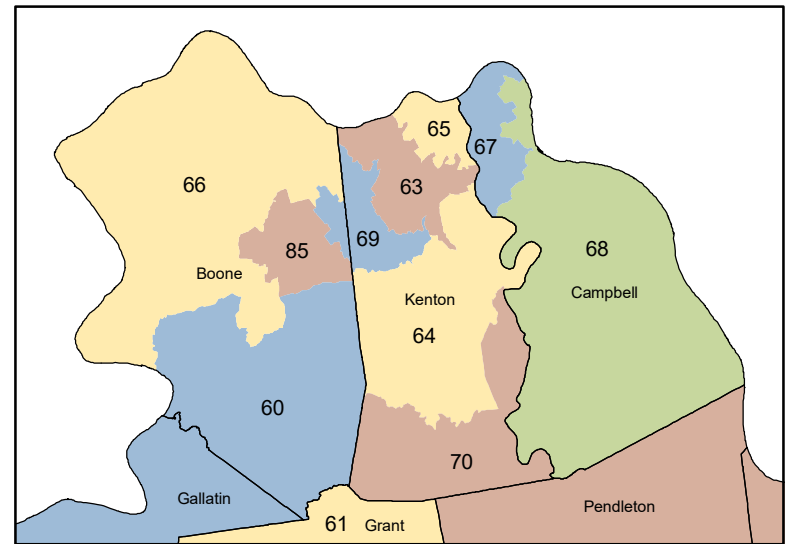

Jefferson Co. Detail

Fayette Co. Detail

Northern KY Detail

# Plan: H1261B02

20 18