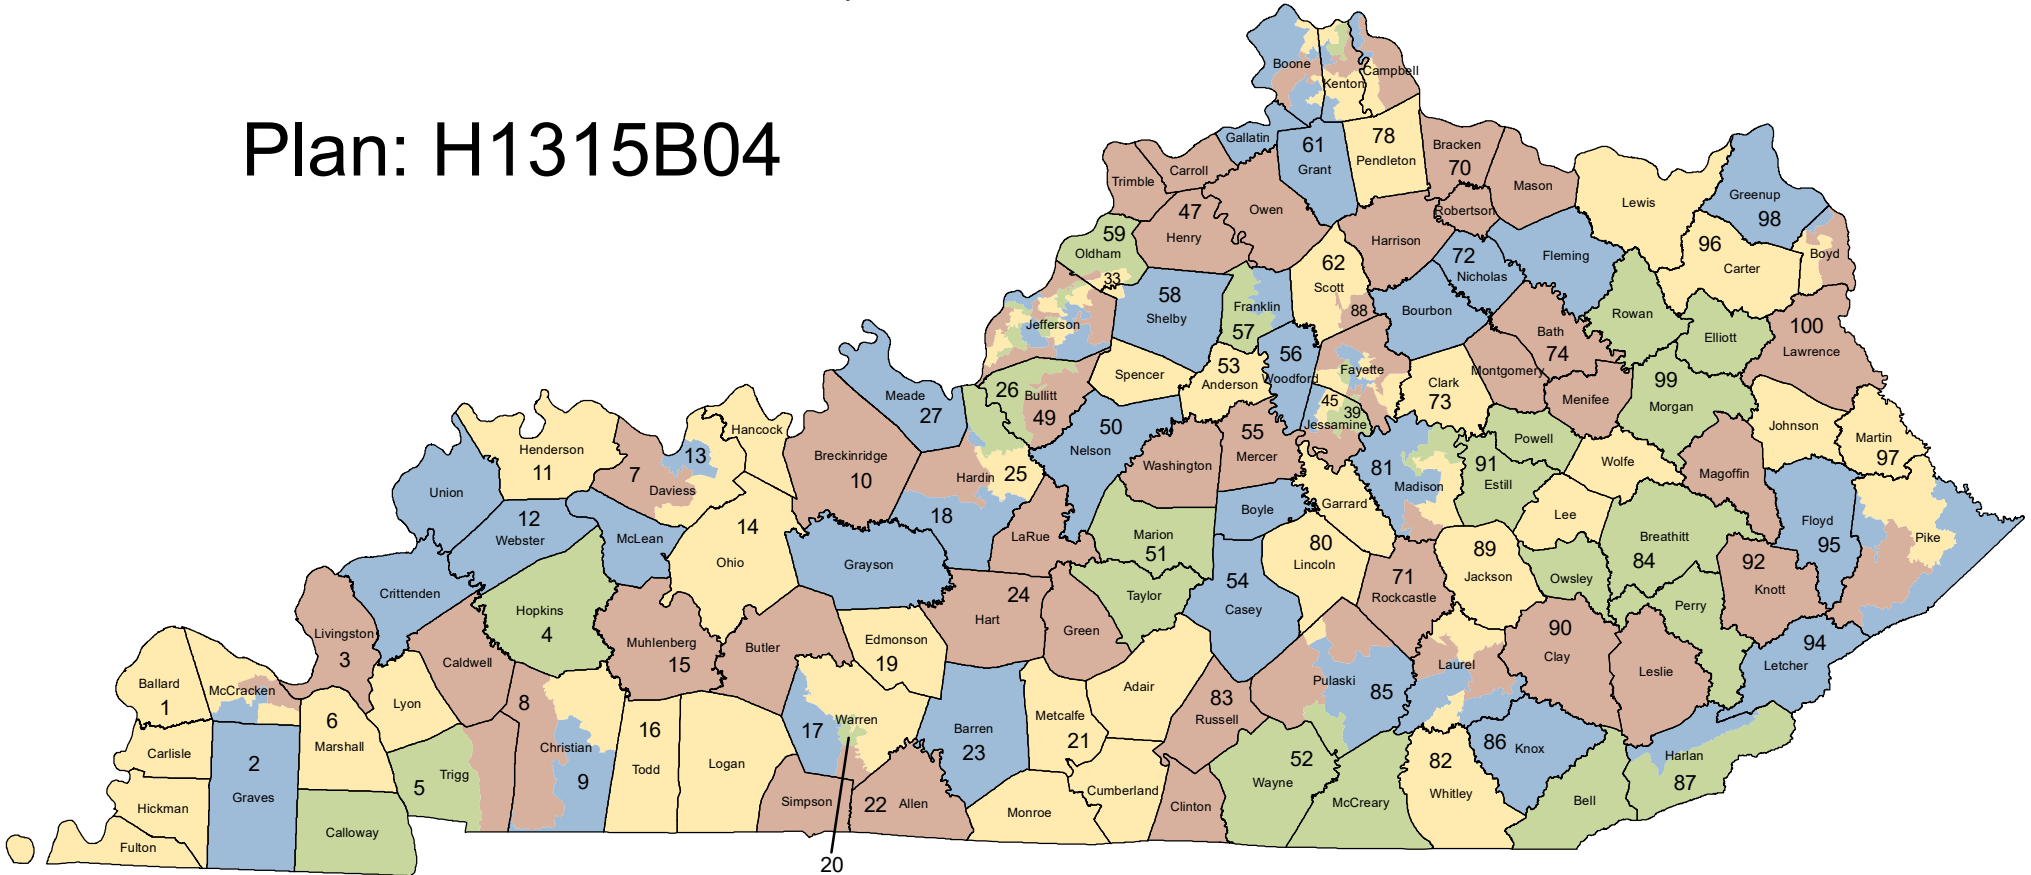

Jefferson Co. Detail

Fayette Co. Detail

Northern KY Detail

Plan: H1315B04

20